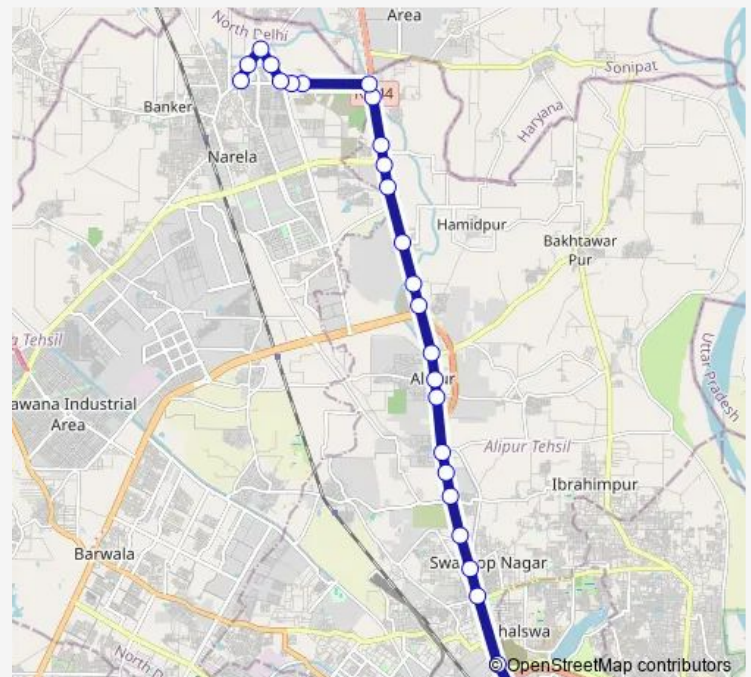

Singhu Border Crossing

Gurudwara Nanak Nirankari Dera Sant Baba Resham Singh Ji

Radha Swami Satsang Narela

Route schedule

GTK Depot — Ramdev Chowk Narela Terminal

Monday 07:13-21:07

Tuesday 07:13-21:07

Wednesday 07:13-21:07

Thursday 07:13-21:07

Friday 07:13-21:07

Saturday 07:13-21:07

Sunday 07:13-21:07

Route info

Direction: GTK Depot

Stops: 26

Trip Duration: 1 hour 12 min

193aup

BusMaps

Sec A 5 Crossing Narela

Police Colony Narela

Sec A 5 and 8 Narela Desu Colony

Kanya Gurukul Narela

Ramdev Chowk Narela Terminal

193aup Bus time schedules and route maps are available in an offline PDF at busmaps.com. Use the busmaps.com website to see live bus times, train schedule or subway schedule, and step-by-step directions for all public transit in Alipur