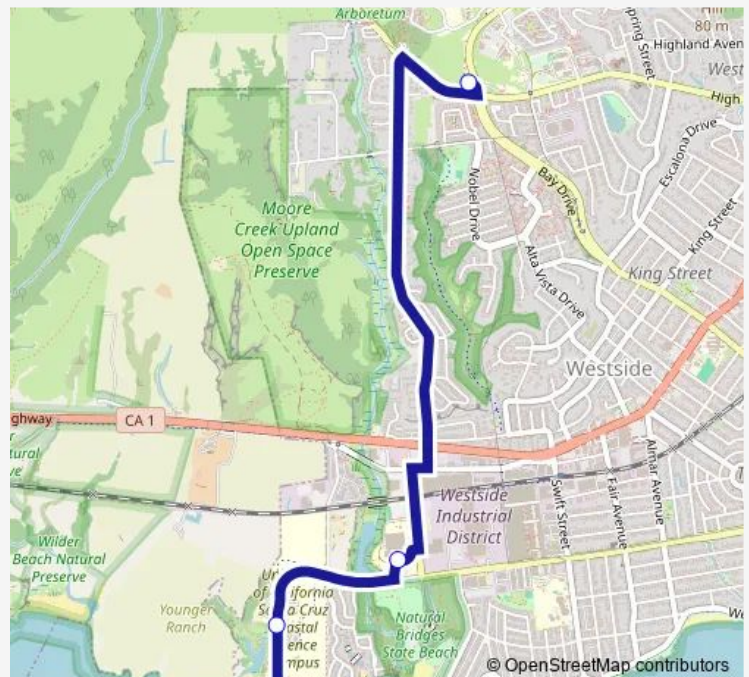

Bus Wc Westside Connector

[Go to website](#)

Direction

Barn Theater (Main Entrance) — Seymour Center

4 stops

[Open route schedule](#)

Barn Theater (Main Entrance)

2300 Delaware

Friday —

Saturday —

Sunday —

Route info

Direction: Barn Theater (Main Entrance)

Stops: 4

Trip Duration: 0 hour 10 min

Wc — Westside Connector

Direction

Seymour Center — Barn Theater/Main Entrance (Drop Off Only)

4 stops

[Open route schedule](#)

Seymour Center

Coastal Biology Building

2300 Delaware

Barn Theater/Main Entrance (Drop Off Only)

Route schedule

Seymour Center — Barn Theater/Main Entrance (Drop Off Only)

Monday 09:55-11:55

Tuesday 16:10

Wednesday 09:55-11:55

Thursday 16:10

Friday —

Saturday —