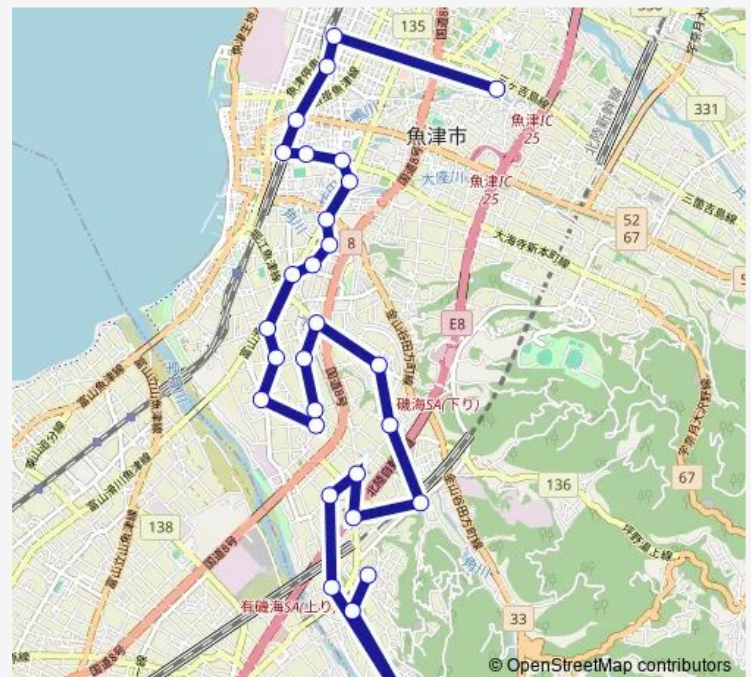

慶野神社前

出公民館前

岩高公民館前

Route schedule

労災病院前 (玄関口) — 魚津もくもくホール

Monday 12:05

Tuesday 12:05

Wednesday 12:05

Thursday 12:05

Friday 12:05

Saturday 12:05

Sunday —

Route info

Direction: 労災病院前 (玄関口)

Stops: 29

Trip Duration: 0 hour 56 min