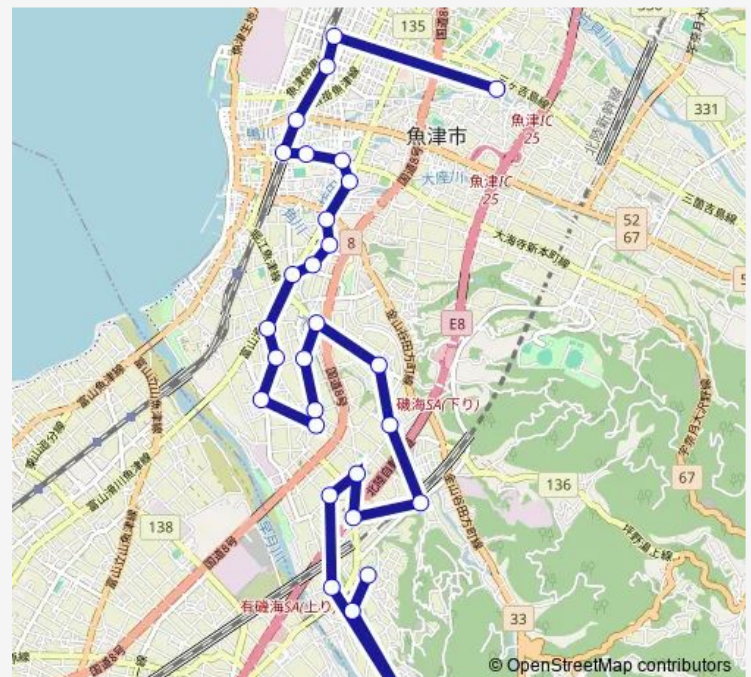

慶野神社前

出公民館前

岩高公民館前

Route schedule

労災病院前 (玄関口) — 魚津もくもくホール

Monday 12:05

Tuesday 12:05

Wednesday 12:05

Thursday 12:05

Friday 12:05

Saturday 12:05

Sunday —

Route info

Direction: 労災病院前 (玄関口)

Stops: 29

Trip Duration: 0 hour 56 min