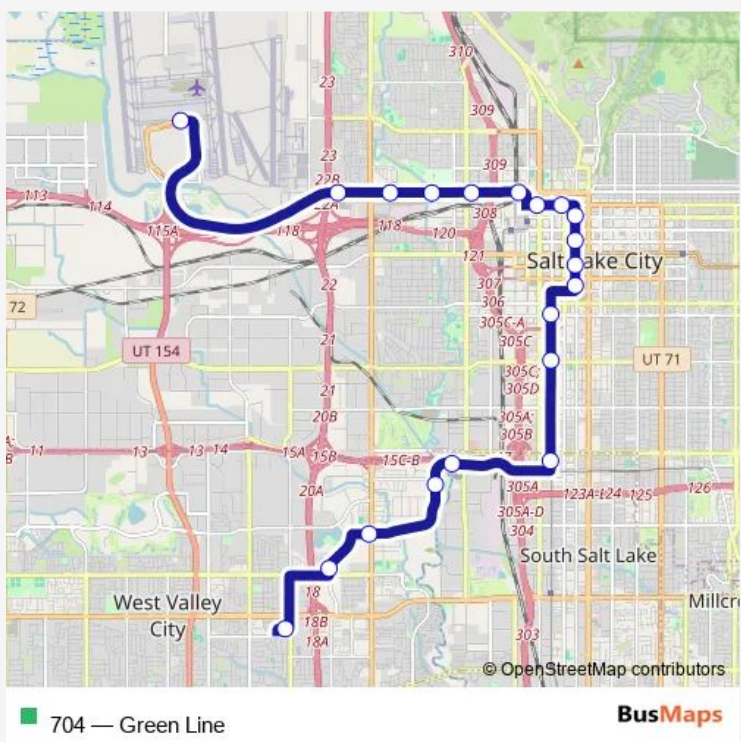

Tram 704 Green Line

[Go to website](#)

Direction
 Airport Station — West Valley Central Station
 20 stops
[Open route schedule](#)

- Airport Station
- 1940 W. North Temple Station
- Power Station
- Fairpark Station
- Jackson/Euclid Station
- North Temple Bridge/Guadalupe
- Arena Station
- Temple Square Station
- City Center Station
- Gallivan Plaza Station
- Courthouse Station
- 600 South Station
- 900 South Station
- Ballpark Station
- Central Pointe Station
- Jordan River Service Center Relief
- River Trail Station
- Redwood Junction Station
- Decker Lake Station
- West Valley Central Station

Route schedule
 Airport Station — West Valley Central Station

Monday	04:35-23:26
Tuesday	04:35-23:26
Wednesday	04:35-23:26
Thursday	04:35-23:26
Friday	04:35-23:26
Saturday	04:35-23:26
Sunday	05:12-23:05

Route info
 Direction: Airport Station
 Stops: 20
 Trip Duration: 0 hour 48 min

Direction

West Valley Central Station — Airport Station

20 stops

[Open route schedule](#)

West Valley Central Station

Decker Lake Station

Friday 04:48-22:32

Saturday 04:48-22:32

Sunday 05:11-22:00

Route info

Direction: West Valley Central Station

Stops: 20

Trip Duration: 0 hour 49 min

704 Tram time schedules and route maps are available in an offline PDF at busmaps.com. Use the busmaps.com website to see live bus times, train schedule or subway schedule, and step-by-step directions for all public transit in Salt Lake City