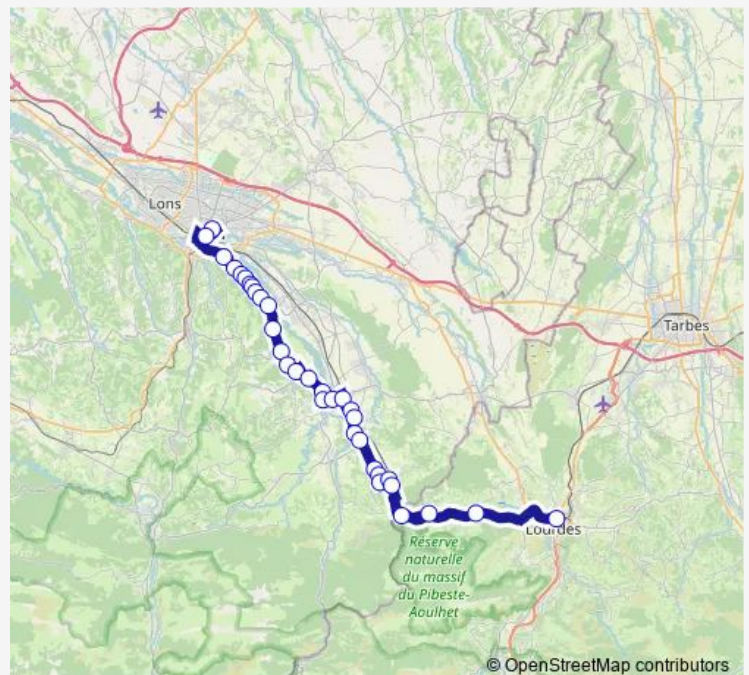

### Route schedule

Rue Mathieu Lalanne — Gare Sncf

Monday 05:40-18:45

Tuesday 05:40-18:45

Wednesday 05:40-18:45

Thursday 05:40-18:45

Friday 05:40-18:45

Saturday 08:20-18:45

### Route info

Direction: Rue Mathieu Lalanne

Stops: 33

Trip Duration: 1 hour 41 min

Eglise (2)

Collège (2)

Izarce (2)

Suberlanne (2)