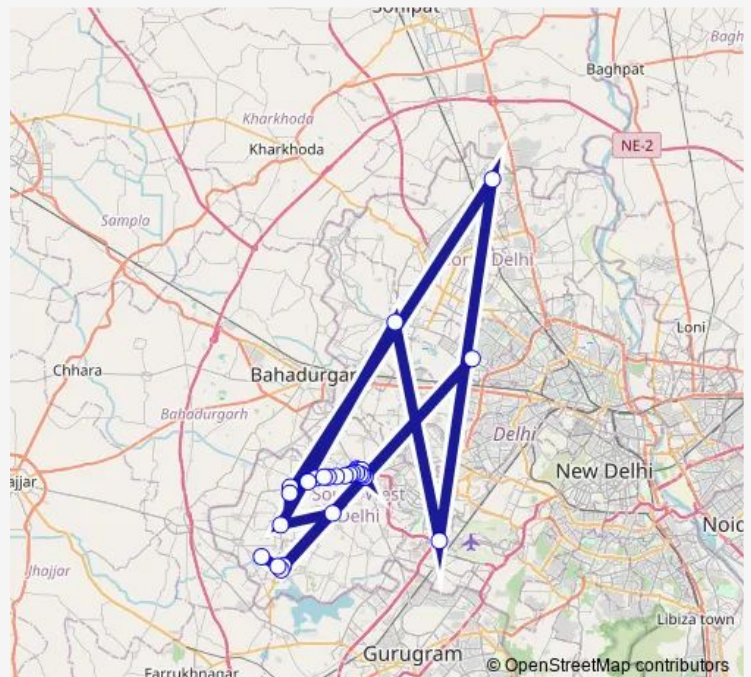

Govt Co-Edu Sr Sec School Sec-22 Dwarka

Desu Office

Ujwa Gaon

Route schedule

Najafgarh Terminal — Sarang Pur Village

Monday 07:40-20:50

Tuesday 07:40-20:50

Wednesday 07:40-20:50

Thursday 07:40-20:50

Friday 07:40-20:50

Saturday 07:40-20:50

Sunday 07:40-20:50

Route info

Direction: Najafgarh Terminal

Stops: 27

Trip Duration: 12 hour 16 min

844up

Kharkhari Jatmal Village

Jhul-Jhuli Check Post / Ghumanhera Crossing

Main Kajawala Road

Jhuljhuli Xing

Jhuljhuli Village

Sarang Pur Village

844up Bus time schedules and route maps are available in an offline PDF at busmaps.com. Use the busmaps.com website to see live bus times, train schedule or subway schedule, and step-by-step directions for all public transit in Najafgarh