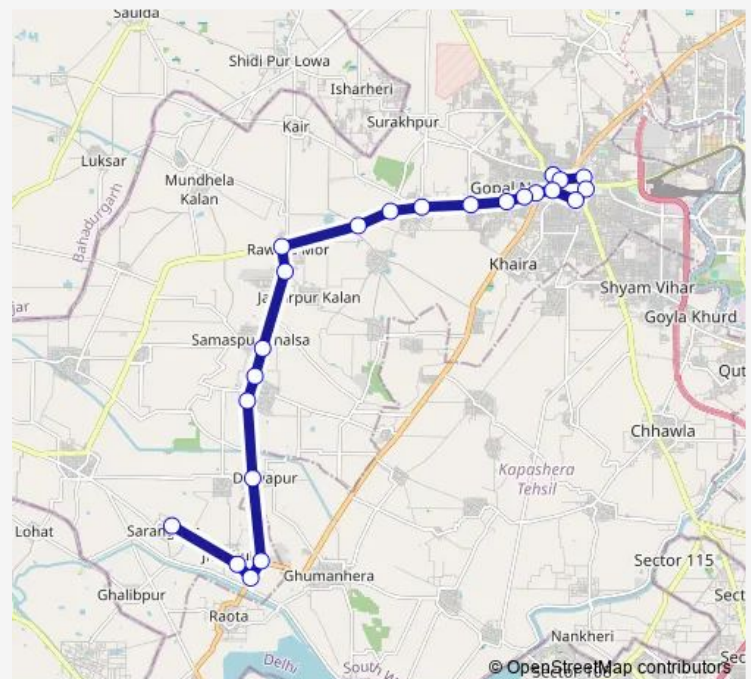

Bus 844up

[Go to website](#)

Direction

Najafgarh Terminal — Sarang Pur Village

23 stops

[Open route schedule](#)

Najafgarh Terminal

Jharoda Crossing/Nazafgarh Terminal

Dariyapur Village / Malikpur Crossing

Jhul-Jhuli Check Post / Ghumanhera Crossing

Jhuljhuli Xing

Route schedule

Najafgarh Terminal — Sarang Pur Village

Monday 07:16-20:20

Tuesday 07:16-20:20

Wednesday 07:16-20:20

Thursday 07:16-20:20

Friday 07:16-20:20

Saturday 07:16-20:20

Sunday 07:16-20:20

Route info

Direction: Najafgarh Terminal

Stops: 23

Trip Duration: 1 hour 12 min