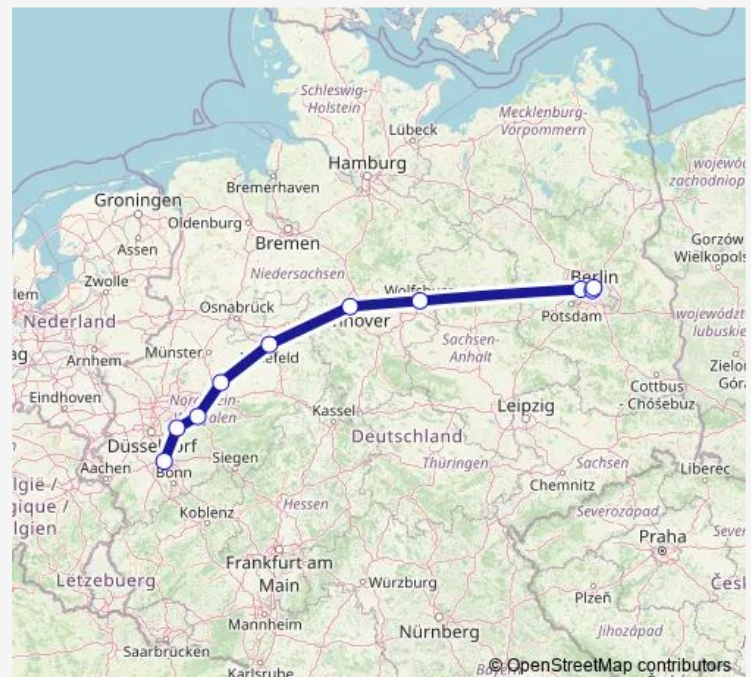

### Direction

Köln Hbf — Berlin Gesundbrunnen

10 stops

[Open route schedule](#)

Köln Hbf

Wuppertal Hbf

Hagen Hbf

Hamm(Westf)

Bielefeld Hbf

Hannover Hbf

Wolfsburg Hbf

Berlin-Spandau

Berlin Hbf (tief)

Berlin Gesundbrunnen

### Route schedule

Köln Hbf — Berlin Gesundbrunnen

Monday 15:48

Tuesday 15:48

Wednesday —

Thursday —

Friday —

Saturday —

### Route info

Direction: Köln Hbf

Stops: 10

Trip Duration: 4 hour 34 min

ICE 1053

BusMaps

ICE 1053 Rail time schedules and route maps are available in an offline PDF at [busmaps.com](https://busmaps.com). Use the [busmaps.com](https://busmaps.com) website to see live bus times, train schedule or subway schedule, and step-by-step directions for all public transit in Berlin