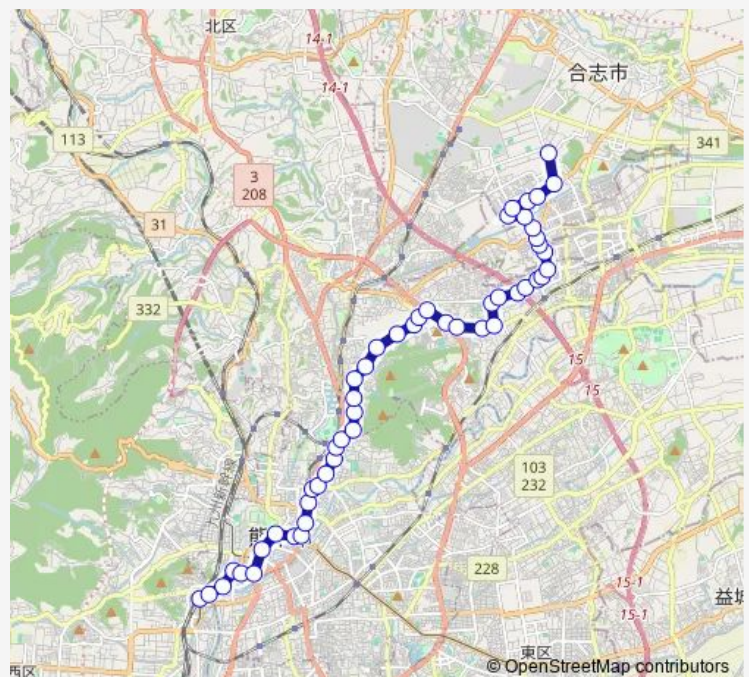

Thursday 09:24

Friday 09:24

Saturday 09:04-15:29

Sunday 07:10-15:14

Route info

Direction: 熊本駅前

Stops: 50

Trip Duration: 1 hour 6 min