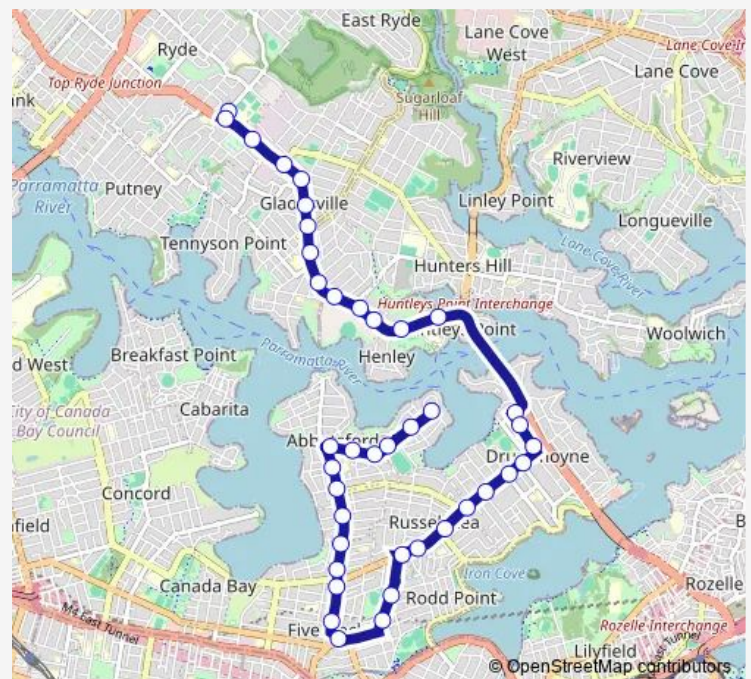

Victoria Rd Opp Gladesville Hospital

Victoria Rd At Salter St

Victoria Rd After Salter St

Victoria Rd Opp Gladesville Reserve

Victoria Rd Opp Riverside Girls High School

Westbourne St At Marlborough St

Marlborough St Before Tavistock St

Marlborough St Before Lyons Rd

Lyons Rd At Tranmere St

Lyons Rd At Thompson St

Lyons Rd At Gipps St

Lyons Rd At Janet St

Route schedule

Holy Cross College, Cressy Rd — Chiswick Shops, Blackwall Point Rd

Monday 15:17

Tuesday 15:17

Wednesday 15:17

Thursday 14:34

Friday 15:17

Saturday —

Sunday —

Route info

Direction: Holy Cross College, Cressy Rd

Stops: 40

Trip Duration: 0 hour 39 min

560w — Ryde Depot to Chiswick

Lyons Rd Opp Mons St

Lyons Rd After Lamrock Av

Lyons Rd Before Ingham Av

Ingham Av Opp Five Dock Park

Ingham Av At First Av