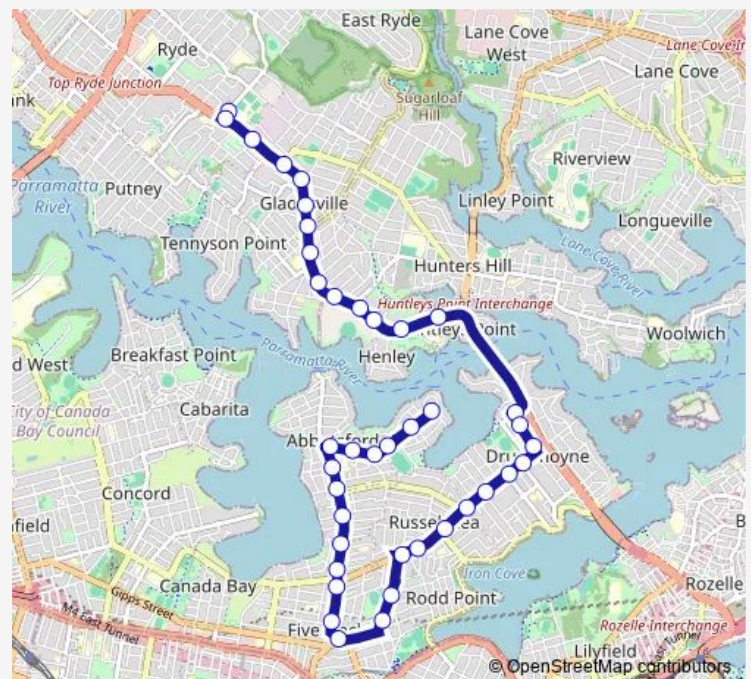

Victoria Rd Opp Gladesville Hospital

Victoria Rd At Salter St

Victoria Rd After Salter St

Victoria Rd Opp Gladesville Reserve

Victoria Rd Opp Riverside Girls High School

Westbourne St At Marlborough St

Marlborough St Before Tavistock St

Marlborough St Before Lyons Rd

Lyons Rd At Tranmere St

Lyons Rd At Thompson St

Lyons Rd At Gipps St

Lyons Rd At Janet St

Route schedule

Holy Cross College, Cressy Rd — Chiswick Shops, Blackwall Point Rd

Monday 15:17

Tuesday 15:17

Wednesday 15:17

Thursday 14:34

Friday 15:17

Saturday —

Sunday —

Route info

Direction: Holy Cross College, Cressy Rd

Stops: 40

Trip Duration: 0 hour 39 min

560w — Ryde Depot to Chiswick

Lyons Rd Opp Mons St

Lyons Rd After Lamrock Av

Lyons Rd Before Ingham Av

Ingham Av Opp Five Dock Park

Ingham Av At First Av