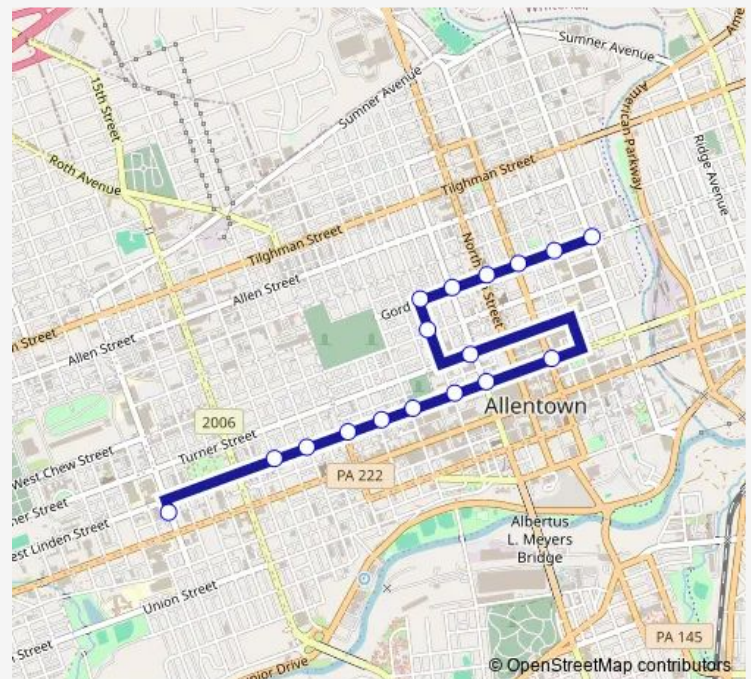

Bus 421 - Gordon to Allen Hs

[Go to website](#)

Direction

Gordon at 4th — 17th at Linden - Bartholomew Building

17 stops

[Open route schedule](#)

Gordon at 4th

Gordon at 5th Wb

Linden at 9th

Linden at 10th

Linden at 11th

Linden at 12th

Linden at 13th

Linden at 14th

17th at Linden - Bartholomew Building

Route schedule

Gordon at 4th — 17th at Linden - Bartholomew Building

Monday 06:55

Tuesday 06:55

Wednesday 06:55

Thursday 06:55

Friday 06:55

Saturday —

Sunday —

Route info

Direction: Gordon at 4th

Stops: 17

Trip Duration: 0 hour 15 min

421 - Gordon to Allen Hs

421 - Gordon to Allen Hs Bus time schedules and route maps are available in an offline PDF at busmaps.com. Use the busmaps.com website to see live bus times, train schedule or subway schedule, and step-by-step directions for all public transit in Allentown