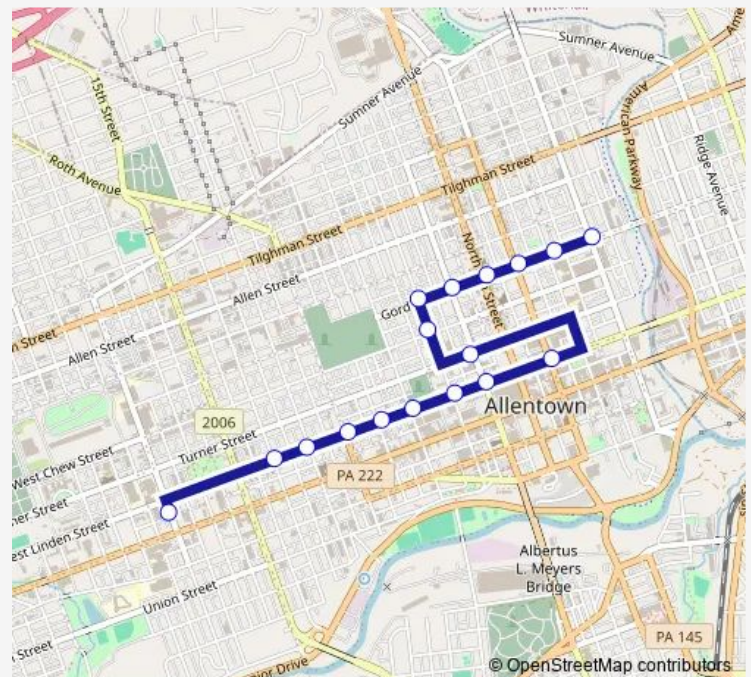

Bus 421 - Gordon to Allen HS

[Go to website](#)

Direction

Gordon at 4th — 17th at Linden - Bartholomew Building

17 stops

[Open route schedule](#)

Gordon at 4th

Gordon at 5th Wb

Linden at 9th

Linden at 10th

Linden at 11th

Linden at 12th

Linden at 13th

Linden at 14th

17th at Linden - Bartholomew Building

Route schedule

Gordon at 4th — 17th at Linden - Bartholomew Building

Monday 06:55

Tuesday 06:55

Wednesday 06:55

Thursday 06:55

Friday 06:55

Saturday —

Sunday —

Route info

Direction: Gordon at 4th

Stops: 17

Trip Duration: 0 hour 15 min

421 - Gordon to Allen HS Bus time schedules and route maps are available in an offline PDF at busmaps.com. Use the busmaps.com website to see live bus times, train schedule or subway schedule, and step-by-step directions for all public transit in Allentown