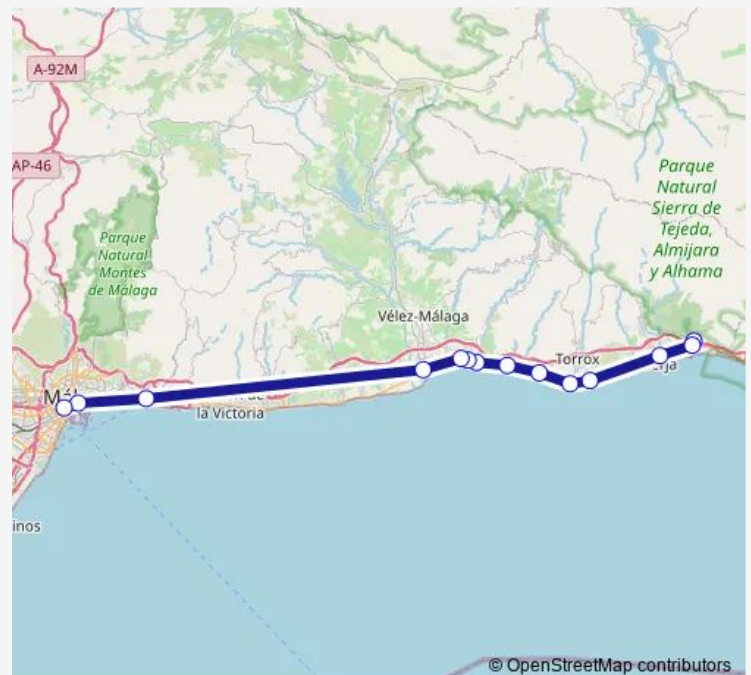

Torre Del Mar

El Palo

Puerto Malaga

Malaga

Route schedule

Nerja (Cuevas) — Malaga

Monday 11:45-18:30

Tuesday 11:45-18:30

Wednesday 11:45-18:30

Thursday 11:45-18:30

Friday 11:45-18:30

Saturday 11:00-18:15

Sunday 11:00-18:15

Route info

Direction: Nerja (Cuevas)

Stops: 14

Trip Duration: 1 hour 40 min

■ ALSA - Cuev N-Mal — Cuevas De Nerja - Malaga

ALSA - Cuev N-Mal Bus time schedules and route maps are available in an offline PDF at busmaps.com. Use the busmaps.com website to see live bus times, train schedule or subway schedule, and step-by-step directions for all public transit in Algarrobo