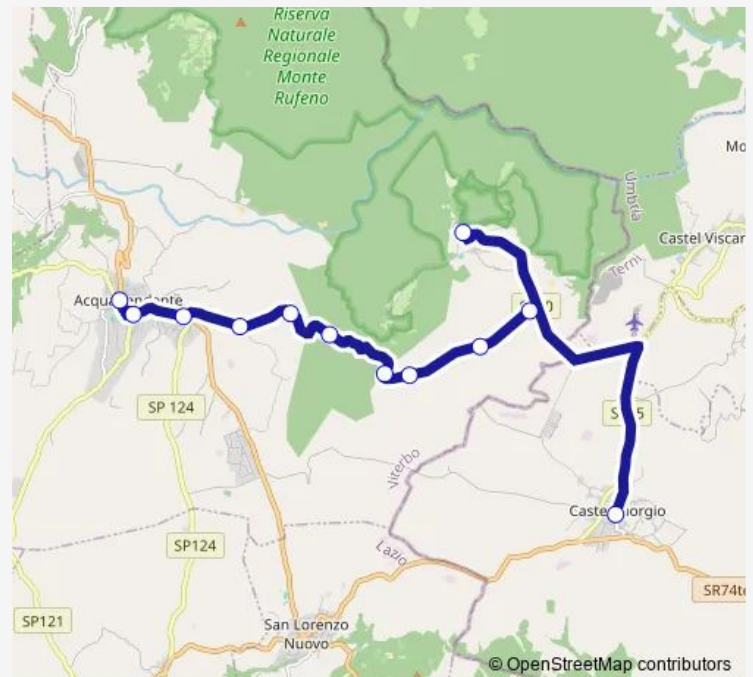

Bus Acquapendente - Castel Giorgio # Ac22a

[Go to website](#)

Direction

Acquapendente | Ist. Omnicomprensivo Leonardo DA Vinci # f847 — Castel Giorgio (TR) | Via Marconi # f1182

12 stops

[Open route schedule](#)

Acquapendente | Via Torre Alfina (Km 2) # f14050

Acquapendente | Via Torre Alfina (Km 3) # f14051

Acquapendente | Predio Cappella # f14052

Acquapendente | Tesoro # f14053

Acquapendente | Predio Pulicaro # f14054

Acquapendente | Podere Belvedere # f14055

Acquapendente | Torre Alfina # f1457

Castel Giorgio (TR) | Via Marconi # f1182

Route schedule

Acquapendente | Ist. Omnicomprensivo Leonardo DA Vinci # f847 — Castel Giorgio (TR) | Via Marconi # f1182

Direction: Acquapendente | Ist. Omnicomprensivo Leonardo DA Vinci # f847

Stops: 12

Trip Duration: 0 hour 25 min

Bus time schedules and route maps are available in an offline PDF at busmaps.com. Use the busmaps.com website to see live bus times, train schedule or subway schedule, and step-by-step directions for all public transit in Acquapendente