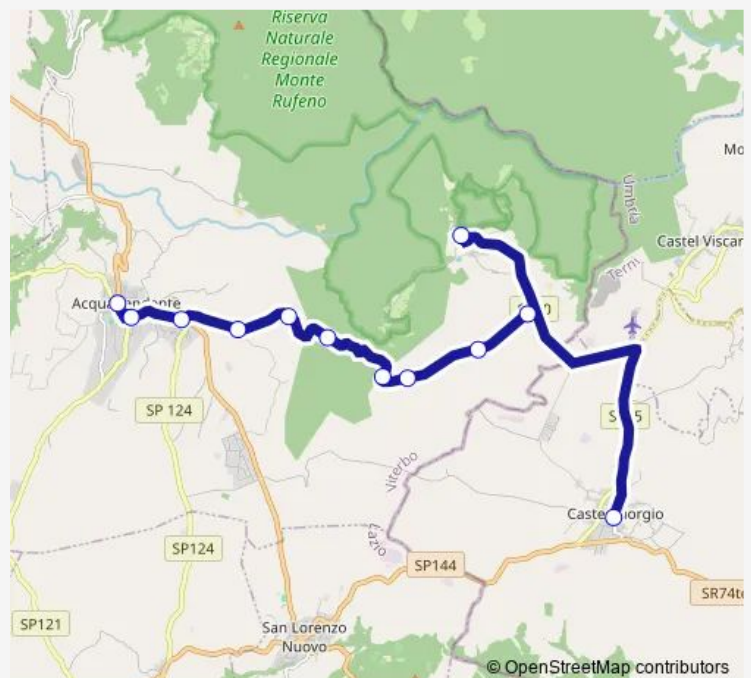

**Direction**

ACQUAPENDENTE | Ist. OMNICOMPRESIVO LEONARDO DA VINCI # f847 — Castel Giorgio (TR) | Via Marconi # f1182

12 stops

[Open route schedule](#)

ACQUAPENDENTE | Ist. OMNICOMPRESIVO LEONARDO DA VINCI # f847

Acquapendente | Via Torre Alfina (Km 3) # f14051

Acquapendente | Predio Cappella # f14052

Acquapendente | Tesoro # f14053

Acquapendente | Predio Pulicaro # f14054

Acquapendente | Podere Belvedere # f14055

Acquapendente | Torre Alfina # f1457

Castel Giorgio (TR) | Via Marconi # f1182

Route schedule

ACQUAPENDENTE | Ist. OMNICOMPRESIVO LEONARDO DA VINCI # f847 — Castel Giorgio (TR) | Via Marconi # f1182

Monday	13:30-16:35
Tuesday	13:30-13:50
Wednesday	13:50-16:35
Thursday	13:30-16:35
Friday	13:30-16:35
Saturday	13:30
Sunday	—

Route info

Direction: ACQUAPENDENTE | Ist. OMNICOMPRESIVO LEONARDO DA VINCI # f847

Stops: 12

Trip Duration: 0 hour 30 min

Bus time schedules and route maps are available in an offline PDF at [busmaps.com](https://busmaps.com). Use the [busmaps.com](https://busmaps.com) website to see live bus times, train schedule or subway schedule, and step-by-step directions for all public transit in Acquapendente