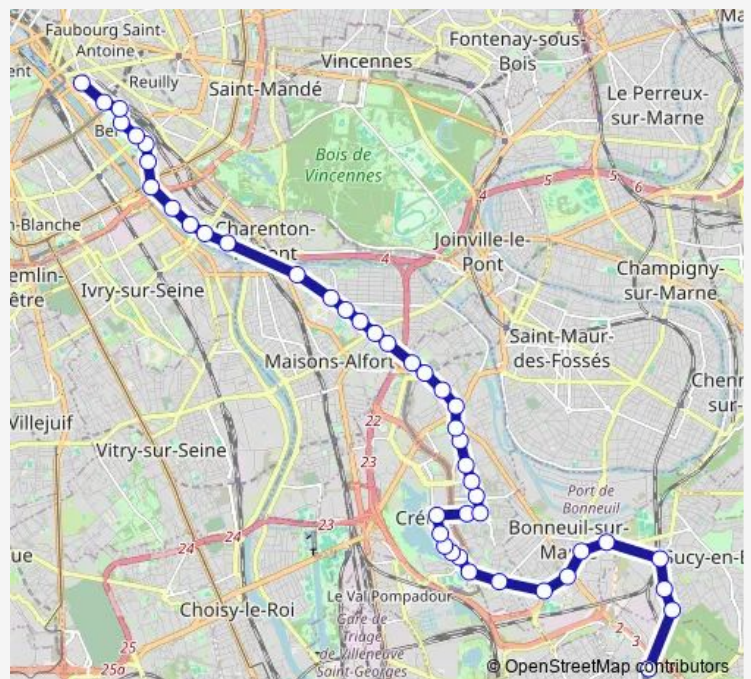

Bus N32 ((Boissy-Saint-Leger RER) <-> Gare DE Lyon) - Aller

[Go to website](#)

Direction

Boissy-Saint-Leger Rer — Gare DE Lyon

44 stops

[Open route schedule](#)

Boissy-Saint-Leger Rer

RUE DE Brevannes - Chere Annee

Pierre Brossolette

Sucy - Bonneuil Rer

Petits Carreaux

Rhin ET Danube

Messidor - Libertes

Stade DE Bonneuil

Europarc

Pointe DU Lac

LA Source

Griffons

Billotte - Falkirk

Port

Hotel DE Ville DE Creteil

John Kennedy

Rene Arcos

Casalis - Savar

Henri Cardinaud

Orme AU Chat

Hopital Chenevier

Route schedule

Boissy-Saint-Leger Rer — Gare DE Lyon

Monday 00:11-05:45

Tuesday 00:11-05:45

Wednesday 00:11-05:45

Thursday 00:11-05:45

Friday 00:11-05:45

Saturday 00:11-05:45

Sunday 00:11-05:45

Route info

Direction: Boissy-Saint-Leger Rer

Stops: 44

Trip Duration: 0 hour 53 min

N32 — ((Boissy-Saint-Leger RER) <-> Gare DE Lyon) - Aller **BusMaps**