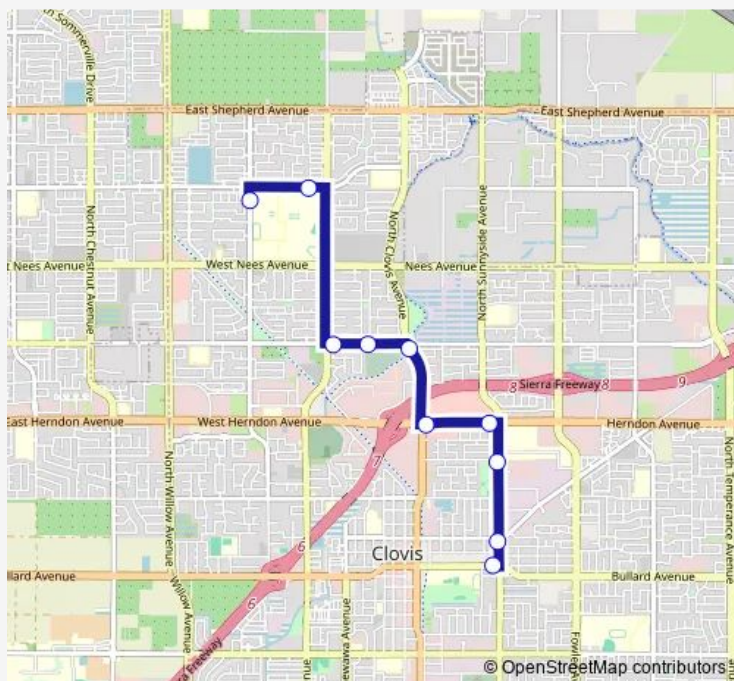

Bus Route 80

[Go to website](#)

Direction

Alta Sierra — Bullard Ave & Sunnyside

10 stops

[Open route schedule](#)

Alta Sierra

Buchanan High School

Alluvial Ave & Minnewawa Ave

Alluvial Ave & Dartmouth Ave

N Clovis Ave & Alluvial Ave

Herndon Ave & Clovis Ave (Burger King)

Herndon Ave & Sunnyside Ave

Bicentennial Park

Sunnyside Ave & 3rd St

Bullard Ave & Sunnyside

Route schedule

Alta Sierra — Bullard Ave & Sunnyside

Monday	14:50
Tuesday	14:50
Wednesday	14:50
Thursday	14:50
Friday	14:50
Saturday	—
Sunday	—

Route info

Direction: Alta Sierra

Stops: 10

Trip Duration: 0 hour 22 min

Route 80

BusMaps

Direction

Sunnyside Ave & 5th St — Buchanan High School

6 stops

[Open route schedule](#)

Sunnyside Ave & 5th St

Sunnyside Ave & 2nd St