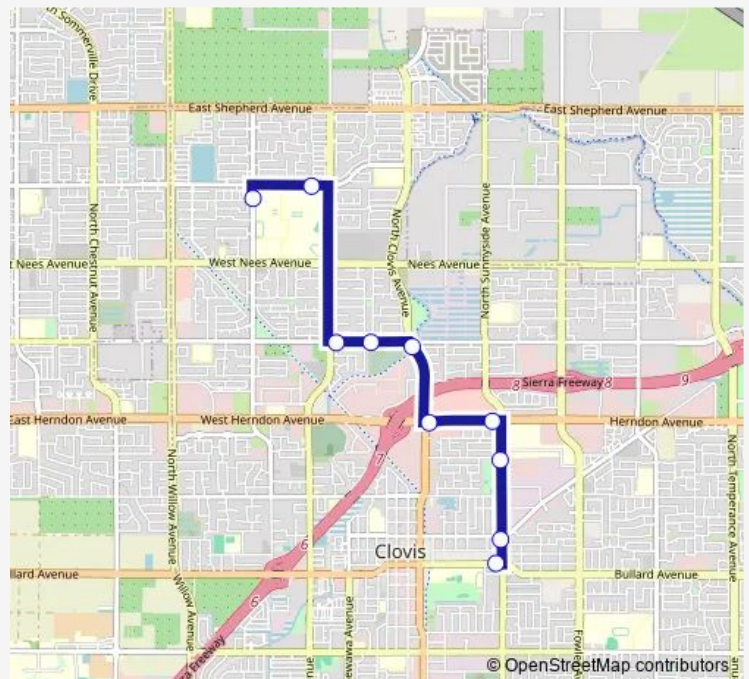

Alluvial Ave & Minnewawa Ave

Alluvial Ave & Dartmouth Ave

N Clovis Ave & Alluvial Ave

Herndon Ave & Clovis Ave (Burger King)

Herndon Ave & Sunnyside Ave

Bicentennial Park

Sunnyside Ave & 3rd St

Bullard Ave & Sunnyside

Route schedule

Alta Sierra — Bullard Ave & Sunnyside

Monday 14:50

Tuesday 14:50

Wednesday 14:50

Thursday 14:50

Friday 14:50

Saturday —

Sunday —

Route info

Direction: Alta Sierra

Stops: 10

Trip Duration: 0 hour 22 min

Route 80

Direction

Sunnyside Ave & 5th St — Buchanan High School

6 stops

[Open route schedule](#)

Sunnyside Ave & 5th St

Sunnyside Ave & 2nd St

Clovis Adult School-Sunnyside Ave Northbound

Walmart Supercenter (East Herndon Ave)

Alta Sierra

Buchanan High School