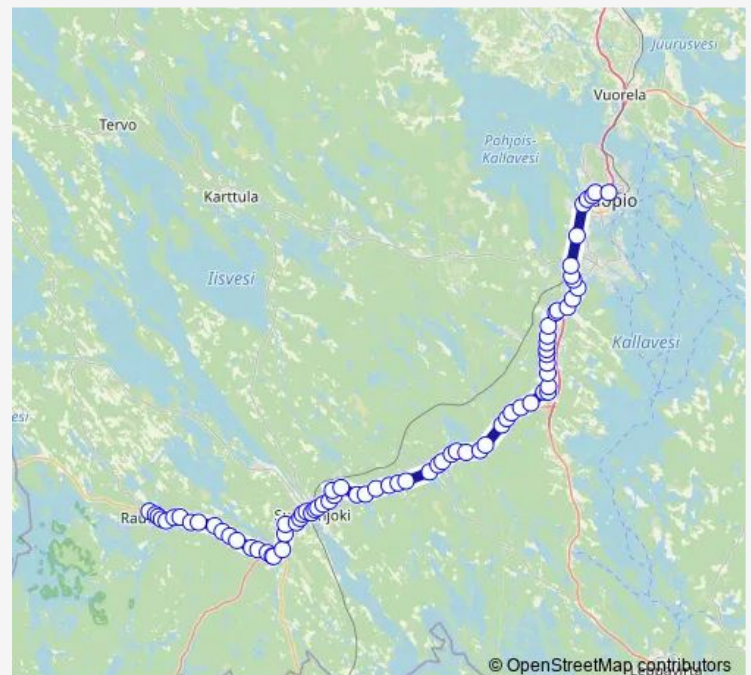

Thursday 06:20

Friday 06:20

Saturday —

Sunday —

Route info

Direction: Rautalampi Neste

Stops: 76

Trip Duration: 1 hour 25 min