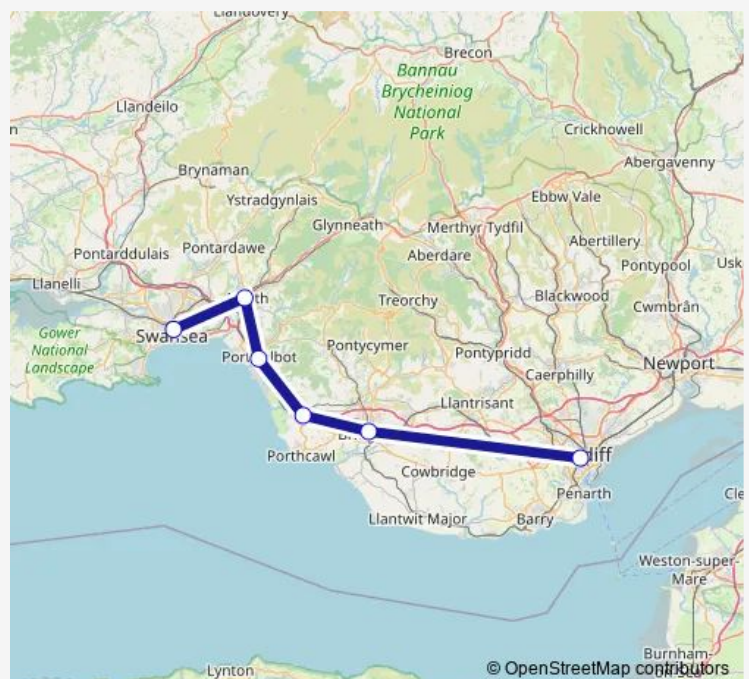

Skewen

Neath

Briton Ferry

Baglan

Port Talbot Parkway

Pyle

Bridgend

Cardiff Central

Route schedule

Swansea — Cardiff Central

Monday 04:50-23:30

Tuesday 04:50-23:30

Wednesday 04:50-23:30

Thursday 04:50-23:30

Friday 04:50

Saturday —

Sunday —

Route info

Direction: Swansea

Stops: 10

Trip Duration: 2 hour 2 min

Direction

Cardiff Central — Swansea

5 stops

[Open route schedule](#)

Cardiff Central

Bridgend

Port Talbot Parkway

Neath

Swansea

Route schedule

Cardiff Central — Swansea