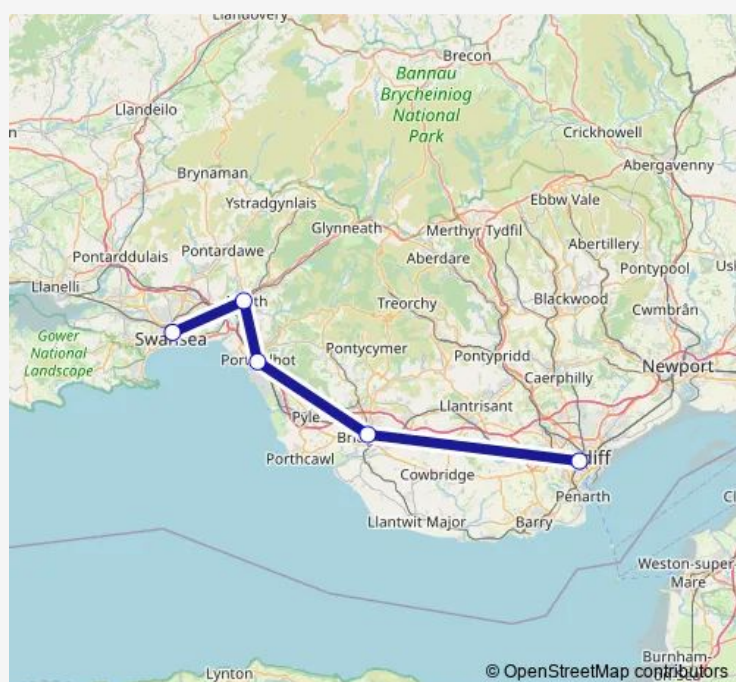

Port Talbot Parkway

Neath

Swansea

Route schedule

Cardiff Central — Swansea

Monday

—

Tuesday

—

Sunday

07:22

Route info

Direction: Cardiff Central

Stops: 5

Trip Duration: 1 hour 40 min

Transport for Wales Rail Replacement Bus Service time schedules and route maps are available in an offline PDF at busmaps.com. Use the busmaps.com website to see live bus times, train schedule or subway schedule, and step-by-step directions for all public transit in Port Talbot