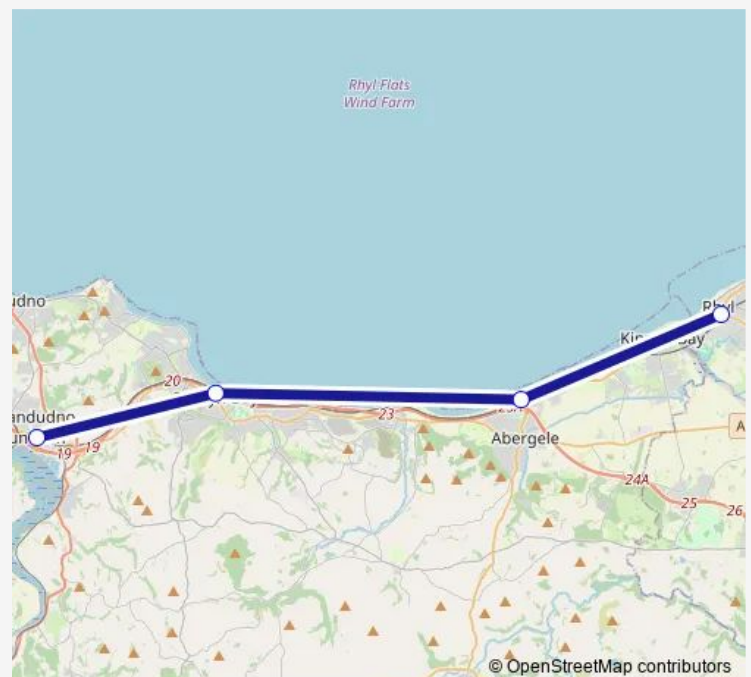

### Direction

Llandudno Junction — Rhyl

4 stops

[Open route schedule](#)

Llandudno Junction

Colwyn Bay

Abergele & Pensarn

Rhyl

### Route schedule

Llandudno Junction — Rhyl

Monday	—
Tuesday	04:13
Wednesday	04:13
Thursday	04:13
Friday	04:13
Saturday	—
Sunday	—

### Route info

Direction: Llandudno Junction

Stops: 4

Trip Duration: 0 hour 32 min

Transport for Wales Rail Replacement Bus Service time schedules and route maps are available in an offline PDF at [busmaps.com](https://busmaps.com). Use the [busmaps.com](https://busmaps.com) website to see live bus times, train schedule or subway schedule, and step-by-step directions for all public transit in Conwy