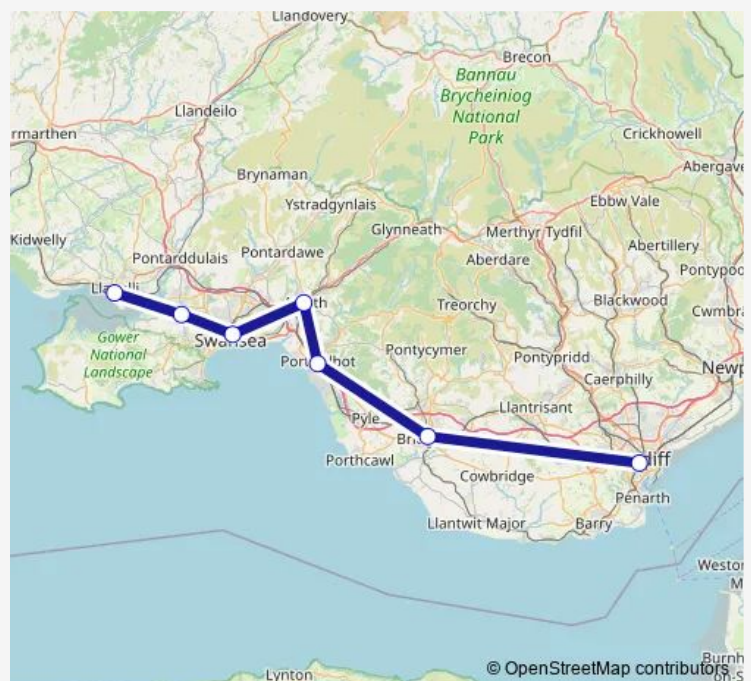

Rail Replacement Bus Service Transport for Wales Llanelli - Cardiff Central

[Go to website](#)

Direction

Llanelli — Cardiff Central

7 stops

[Open route schedule](#)

- Llanelli
- Gowerton
- Swansea
- Neath
- Port Talbot Parkway
- Bridgend
- Cardiff Central

Route schedule

Llanelli — Cardiff Central

Monday	—
Tuesday	—
Wednesday	—
Thursday	—
Friday	—
Saturday	—
Sunday	21:55

Route info

Direction: Llanelli

Stops: 7

Trip Duration: 2 hour 10 min

Transport for Wales Rail Replacement Bus Service time schedules and route maps are available in an offline PDF at busmaps.com. Use the busmaps.com website to see live bus times, train schedule or subway schedule, and step-by-step directions for all public transit in Swansea

The schedule is provided in the local timezone. Times with "(+1)" indicate departures on the next day.

PDF file created on 2025-01-31

2024 BusMaps.com - All Rights Reserved