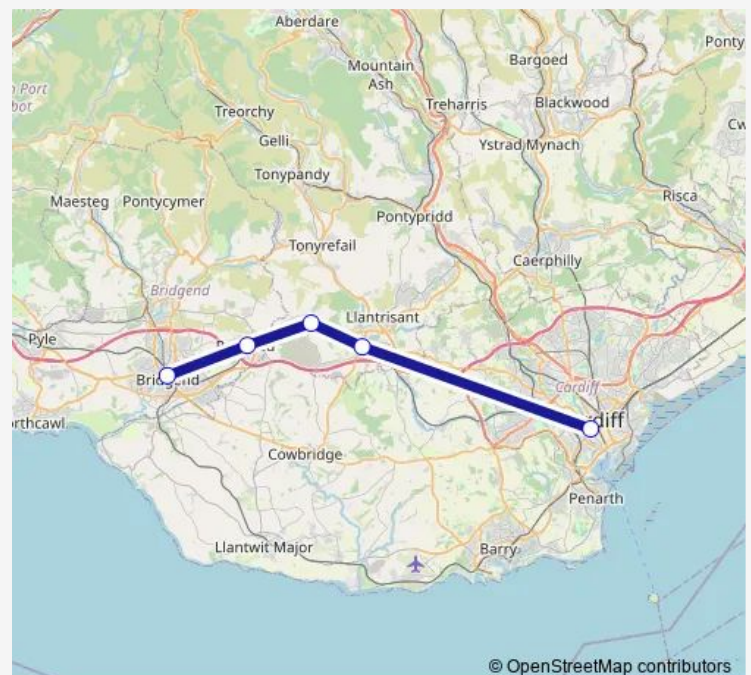

Saturday 07:40-22:40

Sunday 08:39-20:45

Route info

Direction: Cardiff Central

Stops: 11

Trip Duration: 1 hour 35 min

Direction

Cardiff Central — Bridgend

5 stops

[Open route schedule](#)

Cardiff Central

Pontyclun

Llanharan

Pencoed

Bridgend

Route schedule