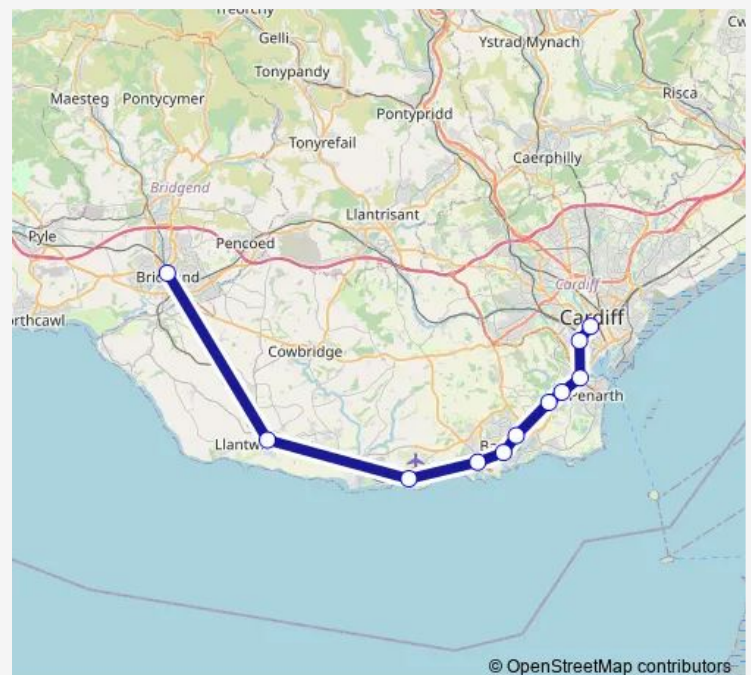

Cogan

Eastbrook

Dinas Powys

Cadoxton

Barry Docks

Barry

Rhoose Cardiff Intl Airpor

Llantwit Major

Saturday 07:40-22:40

Sunday 08:35-20:39

Route info

Direction: Cardiff Central

Stops: 11

Trip Duration: 1 hour 35 min

Direction

Cardiff Central — Bridgend

5 stops

[Open route schedule](#)

Cardiff Central

Pontyclun

Llanharan

Pencoed

Bridgend

Route schedule

Cardiff Central — Bridgend

Monday	22:57-22:59
Tuesday	22:57-22:59
Wednesday	22:57-22:59
Thursday	22:57-22:59
Friday	—
Saturday	—
Sunday	—

Route info

Direction: Cardiff Central

Stops: 5

Trip Duration: 0 hour 55 min