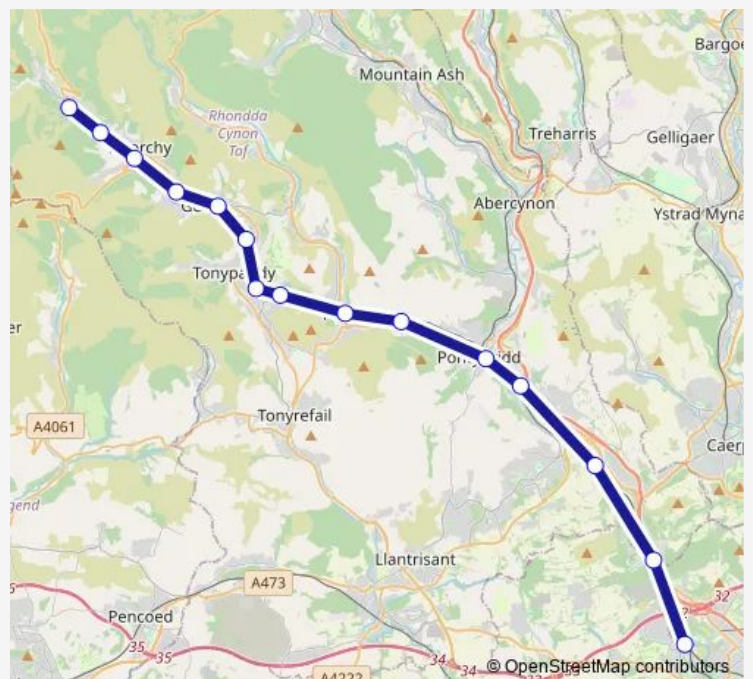

Rail Replacement Bus Service Transport for Wales Radyr - Treherbert

[Go to website](#)

Direction

Radyr — Treherbert

15 stops

[Open route schedule](#)

- Radyr
- Taffs Well
- Trefforest Estate
- Trefforest
- Pontypridd
- Trehafof
- Porth
- Dinas (Rhondda)
- Tonypandy
- Llwynypia
- Ystrad Rhondda
- Ton Pentre
- Treorchy
- Ynyswen
- Treherbert

Route schedule

Radyr — Treherbert

Monday	22:25-23:25
Tuesday	22:25-23:25
Wednesday	22:25-23:25
Thursday	22:25-23:25
Friday	—
Saturday	—
Sunday	—

Route info

Direction: Radyr

Stops: 15

Trip Duration: 1 hour 20 min