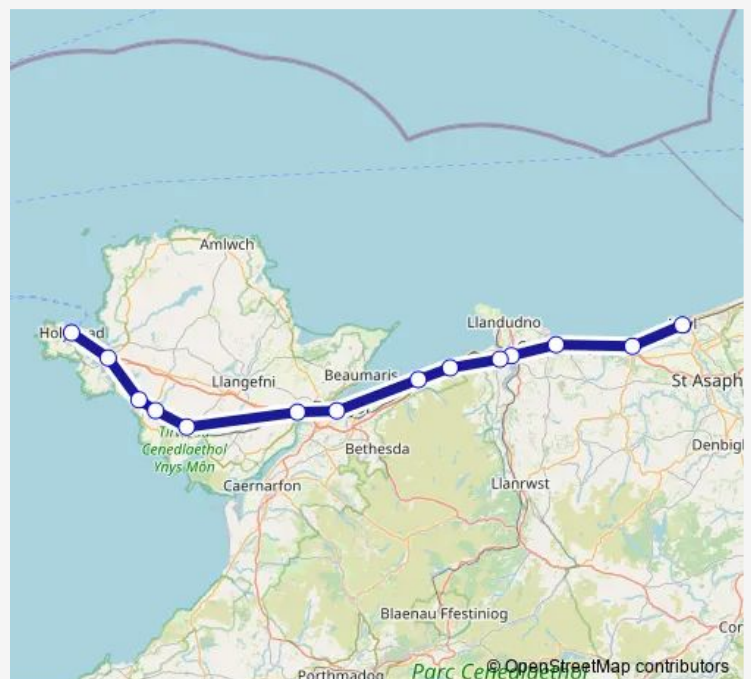

Rail Replacement Bus Service Transport for Wales Rhyl - Holyhead

[Go to website](#)

Direction

Rhyl — Holyhead

14 stops

[Open route schedule](#)

- Rhyl
- Abergele & Pensarn
- Colwyn Bay
- Llandudno Junction
- Conwy
- Penmaenmawr
- Llanfairfechan
- Bangor (Gwynedd)
- Llanfairpwll
- Bodorgan
- Ty Croes
- Rhosneigr
- Valley
- Holyhead

Route schedule

Rhyl — Holyhead

Monday	22:25-01:21 ⁺¹
Tuesday	01:21-01:21 ⁺¹
Wednesday	01:21-01:21 ⁺¹
Thursday	01:21-01:21 ⁺¹
Friday	01:21
Saturday	—
Sunday	—

Route info

Direction: Rhyl

Stops: 14

Trip Duration: 2 hour 29 min