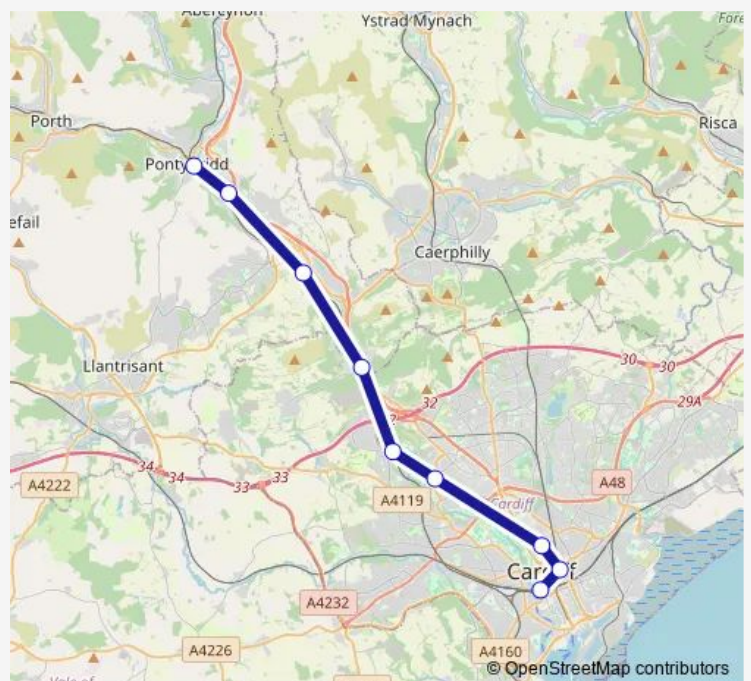

Treforest Estate

Taffs Well

Radyr

Llandaf

Cathays

Cardiff Queen Street

Cardiff Central

Route schedule

Pontypridd — Cardiff Central

Monday 23:24

Tuesday 23:24

Wednesday 23:24

Thursday 23:24

Friday —

Saturday —

Sunday —

Route info

Direction: Pontypridd

Stops: 9

Trip Duration: 1 hour 13 min

Transport for Wales — Pontypridd - Cardiff Central

Direction

Cardiff Central — Pontypridd

9 stops

Friday —

Saturday —

Sunday —

Route info

Direction: Cardiff Central

Stops: 9

Trip Duration: 1 hour 13 min

Direction