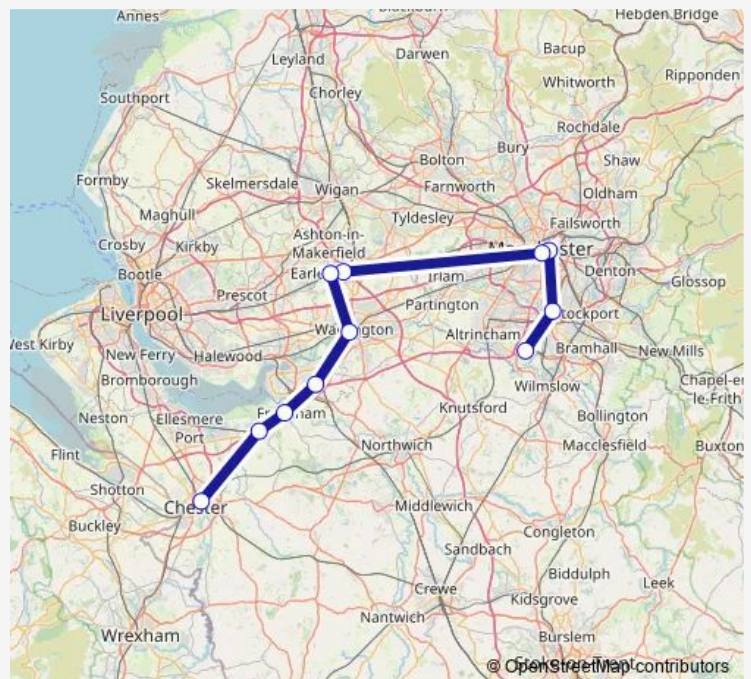

Rail Replacement Bus Service Transport for Wales Manchester Airport - Chester

[Go to website](#)

Direction

Chester — Manchester Airport

11 stops

[Open route schedule](#)

- Chester
- Helsby
- Frodsham
- Runcorn East
- Warrington Bank Quay
- Earlestown
- Newton-le-Willows
- Manchester Oxford Road
- Manchester Piccadilly
- East Didsbury
- Manchester Airport

Route schedule

Chester — Manchester Airport

Monday	—
Tuesday	—
Wednesday	05:52
Thursday	—
Friday	—
Saturday	—
Sunday	—

Route info

Direction: Chester

Stops: 11

Trip Duration: 2 hour 32 min

Direction

Chester — Manchester Airport

10 stops

[Open route schedule](#)

Chester

Helsby

Frodsham

Runcorn East

Warrington Bank Quay

Manchester Piccadilly

Manchester Oxford Road

Newton-le-Willows

Earlestown

Warrington Bank Quay

Runcorn East

Frodsham

Helsby