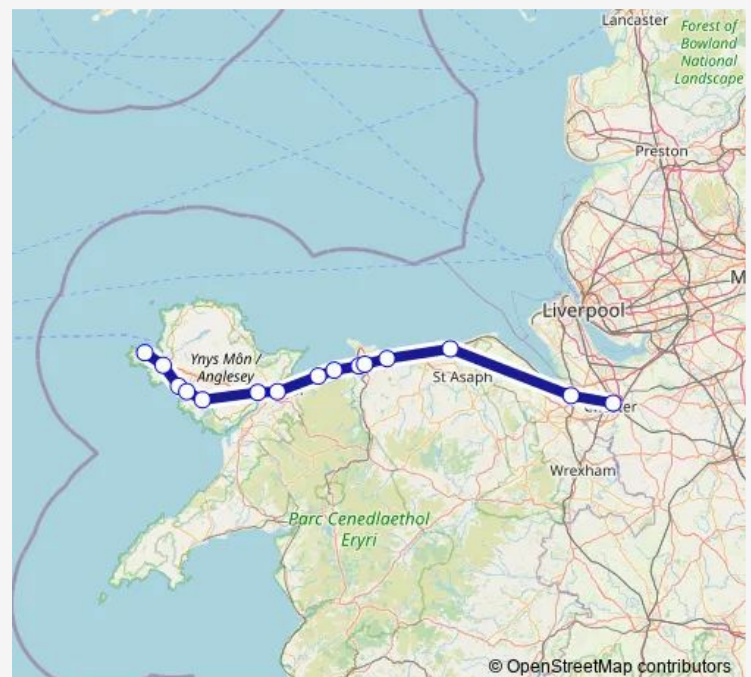

Route info

Direction: Chester

Stops: 18

Trip Duration: 3 hour 51 min

Direction

Holyhead — Chester

15 stops

[Open route schedule](#)