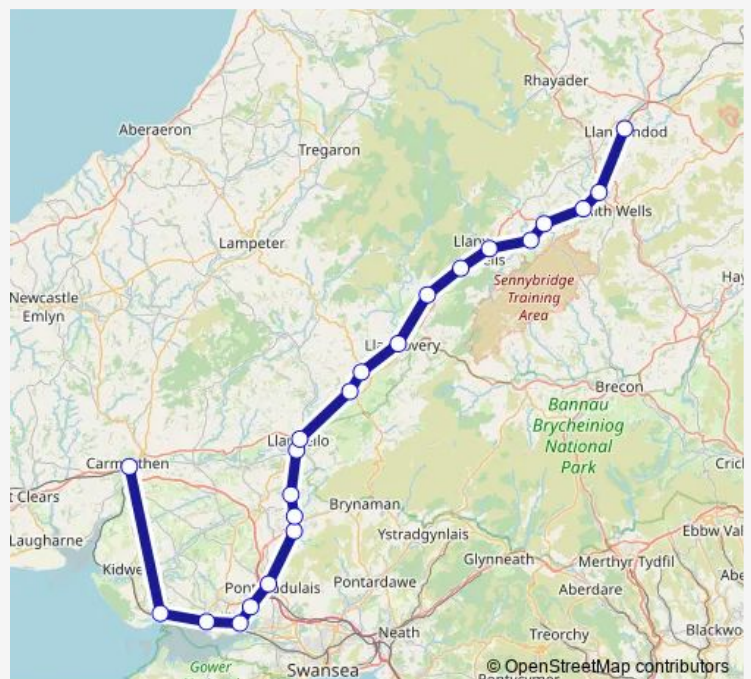

### Direction

Carmarthen — Llandrindod

22 stops

[Open route schedule](#)

- Carmarthen
- Pembrey & Burry Port
- Llanelli
- Bynea
- Llangennech
- Pontarddulais
- Pantyyffynnon
- Ammanford
- Llandybie
- Ffairfach
- Llandeilo
- Llangadog
- Llanwrda
- Llandovery
- Cynghordy
- Sugar Loaf
- Llanwrtyd
- Llangammarch
- Garth (Powys)
- Cilmeri
- Builth Road

### Route schedule

Carmarthen — Llandrindod

Monday	03:09-03:54
Tuesday	03:09-03:59
Wednesday	03:09-03:59
Thursday	03:09-03:59
Friday	03:09-03:59
Saturday	—
Sunday	—

### Route info

Direction: Carmarthen

Stops: 22

Trip Duration: 4 hour 3 min

Transport for Wales — Carmarthen - Llandrindod

Transport for Wales Rail Replacement Bus Service time schedules and route maps are available in an offline PDF at [busmaps.com](https://busmaps.com). Use the [busmaps.com](https://busmaps.com) website to see live bus times, train schedule or subway schedule, and step-by-step directions for all public transit in Llandrindod Wells