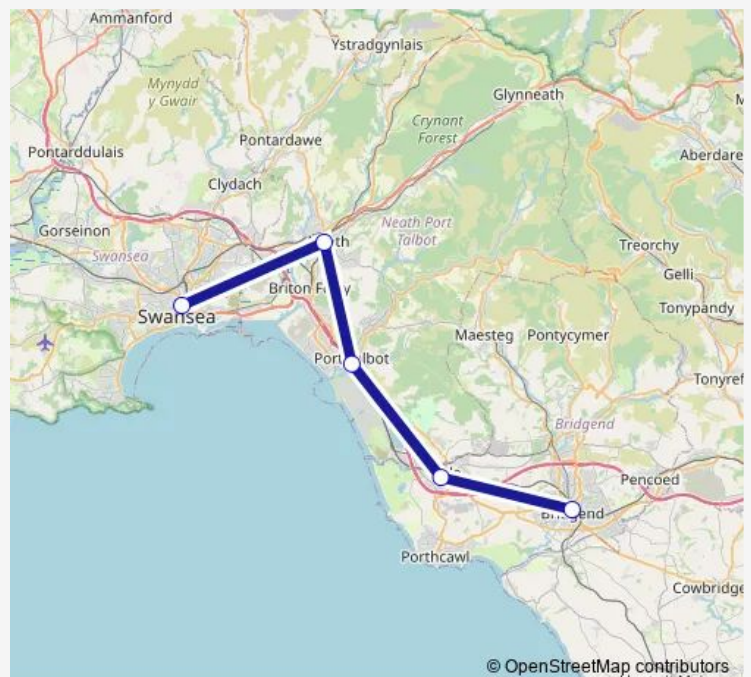

—

Sunday

08:36-23:29

Route info

Direction: Bridgend

Stops: 5

Trip Duration: 1 hour 20 min

Transport for Wales — Bridgend - Swansea

Direction

Swansea — Bridgend

5 stops

[Open route schedule](#)

Swansea

Neath

Port Talbot Parkway

Pyle

Bridgend

Route schedule

Swansea — Bridgend

Monday	—
Tuesday	—
Wednesday	—
Thursday	—
Friday	—
Saturday	—
Sunday	07:47-21:37

Route info

Direction: Swansea

Stops: 5

Trip Duration: 1 hour 20 min

Direction

Swansea — Bridgend

4 stops

[Open route schedule](#)

Swansea

Neath

Port Talbot Parkway

Bridgend