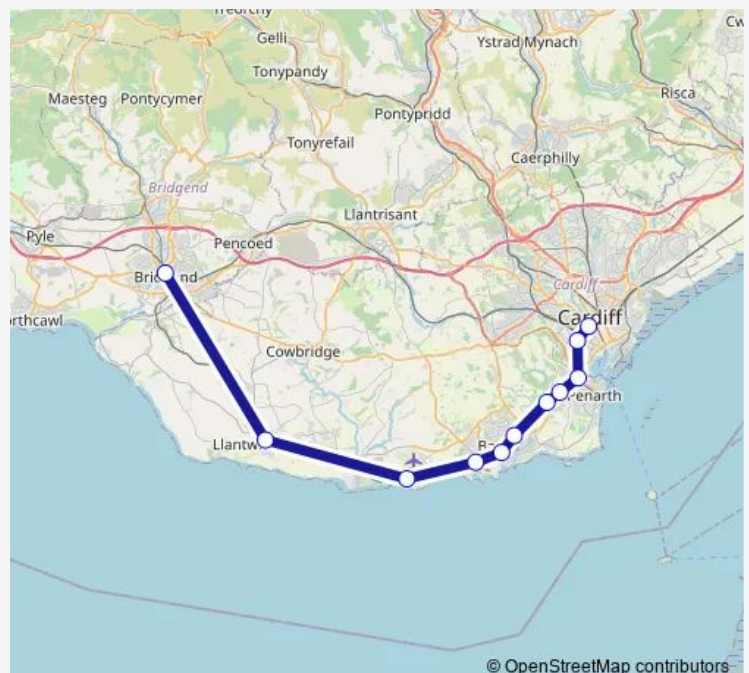

Rail Replacement Bus Service Transport for Wales Bridgend - Cardiff Central

[Go to website](#)

Direction

Bridgend — Cardiff Central

11 stops

[Open route schedule](#)

- Bridgend
- Llantwit Major
- Rhose Cardiff Intl Airpor
- Barry
- Barry Docks
- Cadoxton
- Dinas Powys
- Eastbrook
- Cogan
- Grangetown (Cardiff)
- Cardiff Central

Route schedule

Bridgend — Cardiff Central

Monday	05:40-22:40
Tuesday	05:40-22:40
Wednesday	05:40-22:40
Thursday	05:40-22:40
Friday	05:40-22:40
Saturday	05:40-20:40
Sunday	09:38-21:38

Route info

Direction: Bridgend

Stops: 11

Trip Duration: 1 hour 35 min

Transport for Wales Rail Replacement Bus Service time schedules and route maps are available in an offline PDF at busmaps.com. Use the busmaps.com website to see live bus times, train schedule or subway schedule, and step-by-step directions for all public transit in Cardiff