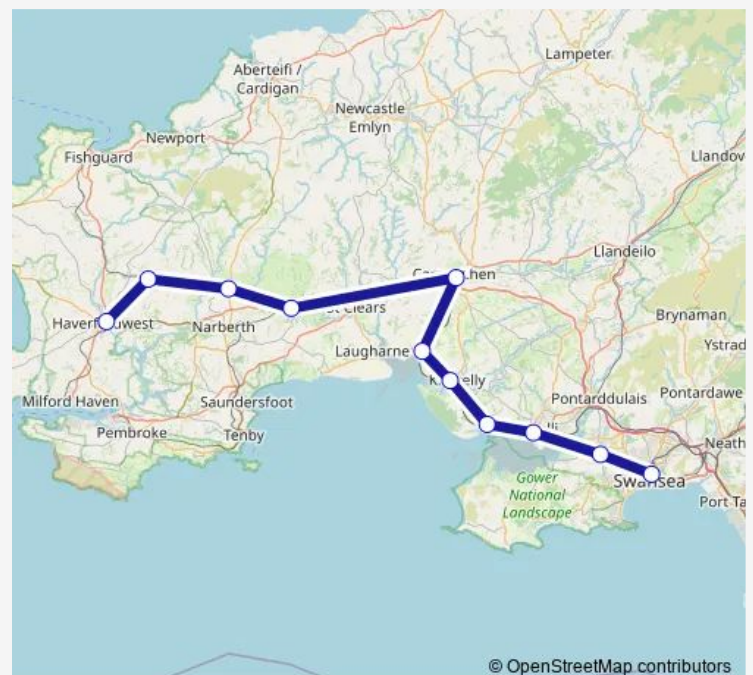

Rail Replacement Bus Service Transport for Wales Swansea - Haverfordwest

[Go to website](#)

Direction

Swansea — Haverfordwest

11 stops

[Open route schedule](#)

- Swansea
- Gowerton
- Llanelli
- Pembrey & Burry Port
- Kidwelly
- Ferryside
- Carmarthen
- Whitland
- Clunderwen
- Clarbeston Road
- Haverfordwest

Route schedule

Swansea — Haverfordwest

Monday	—
Tuesday	—
Wednesday	—
Thursday	—
Friday	—
Saturday	—
Sunday	18:45

Route info

Direction: Swansea

Stops: 11

Trip Duration: 2 hour 55 min

Transport for Wales Rail Replacement Bus Service time schedules and route maps are available in an offline PDF at busmaps.com. Use the busmaps.com website to see live bus times, train schedule or subway schedule, and step-by-step directions for all public transit in Swansea

The schedule is provided in the local timezone. Times with "(+1)" indicate departures on the next day.

PDF file created on 2025-01-31

2024 BusMaps.com - All Rights Reserved