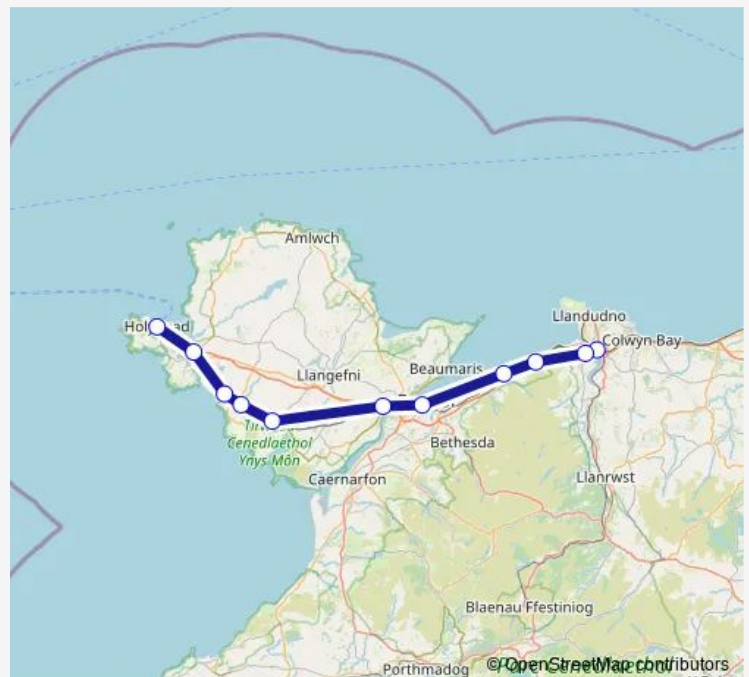

Rail Replacement Bus Service Transport for Wales Llandudno Junction - Holyhead

[Go to website](#)

Direction

Llandudno Junction — Holyhead

11 stops

[Open route schedule](#)

Llandudno Junction

Conwy

Penmaenmawr

Llanfairfechan

Bangor (Gwynedd)

Llanfairpwll

Bodorgan

Ty Croes

Rhosneigr

Valley

Holyhead

Route schedule

Llandudno Junction — Holyhead

Monday	22:47-01:42⁺¹
Tuesday	00:08-01:42⁺¹
Wednesday	00:08-01:42⁺¹
Thursday	00:08-01:42⁺¹
Friday	00:06-01:42
Saturday	23:48
Sunday	—

Route info

Direction: Llandudno Junction

Stops: 11

Trip Duration: 1 hour 58 min