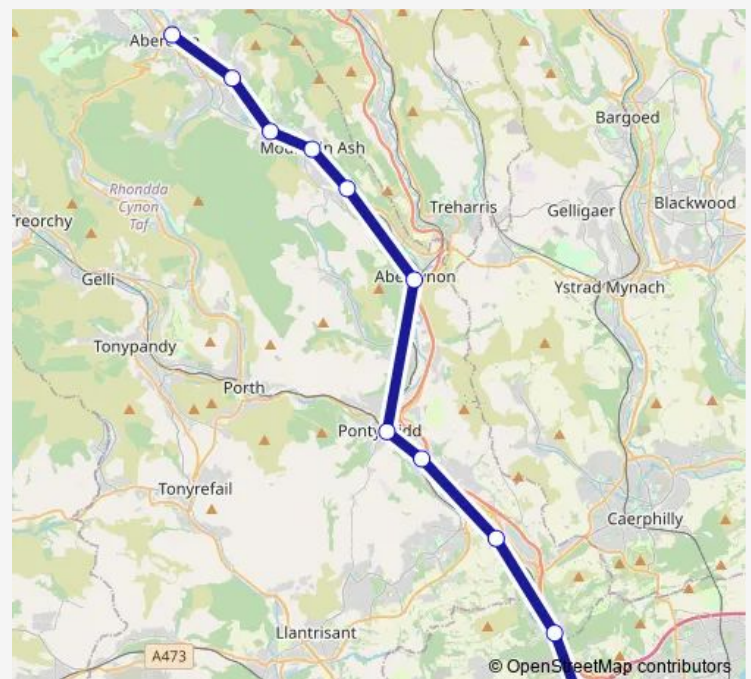

### Direction

Radyr — Aberdare

11 stops

[Open route schedule](#)

- Radyr
- Taffs Well
- Trefforest Estate
- Trefforest
- Pontypridd
- Abercynon
- Penrhiwceiber
- Mountain Ash
- Fernhill
- Cwmbach
- Aberdare

### Route schedule

Radyr — Aberdare

Monday	22:09-23:09
Tuesday	22:09-23:09
Wednesday	22:09-23:09
Thursday	22:09-23:09
Friday	—
Saturday	—
Sunday	—

### Route info

Direction: Radyr

Stops: 11

Trip Duration: 1 hour 20 min

Transport for Wales Rail Replacement Bus Service time schedules and route maps are available in an offline PDF at [busmaps.com](https://busmaps.com). Use the [busmaps.com](https://busmaps.com) website to see live bus times, train schedule or subway schedule, and step-by-step directions for all public transit in Cwmbach