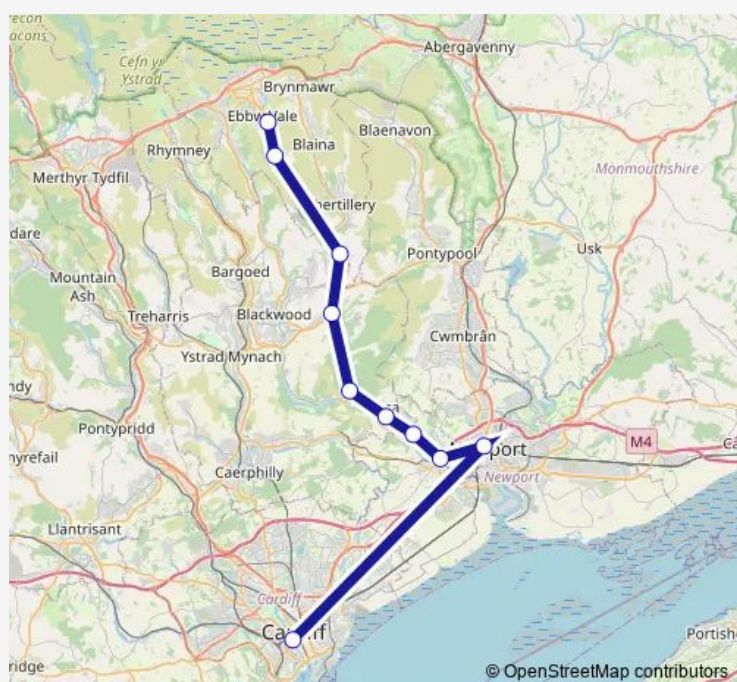

### Direction

Cardiff Central — Ebbw Vale Town

9 stops

[Open route schedule](#)

Cardiff Central

Pye Corner

Rogerstone

Risca & Pontymister

### Route schedule

Cardiff Central — Ebbw Vale Town

Monday 22:13-23:10

Tuesday 22:13-23:10

Wednesday 22:13-23:10

Thursday 22:13-23:10

Friday —

Saturday —

### Route info

Direction: Cardiff Central

Stops: 9

Trip Duration: 1 hour 59 min

## Direction

Cardiff Central — Ebbw Vale Town

10 stops

[Open route schedule](#)

Cardiff Central

Newport (South Wales)

Pye Corner

Rogerstone