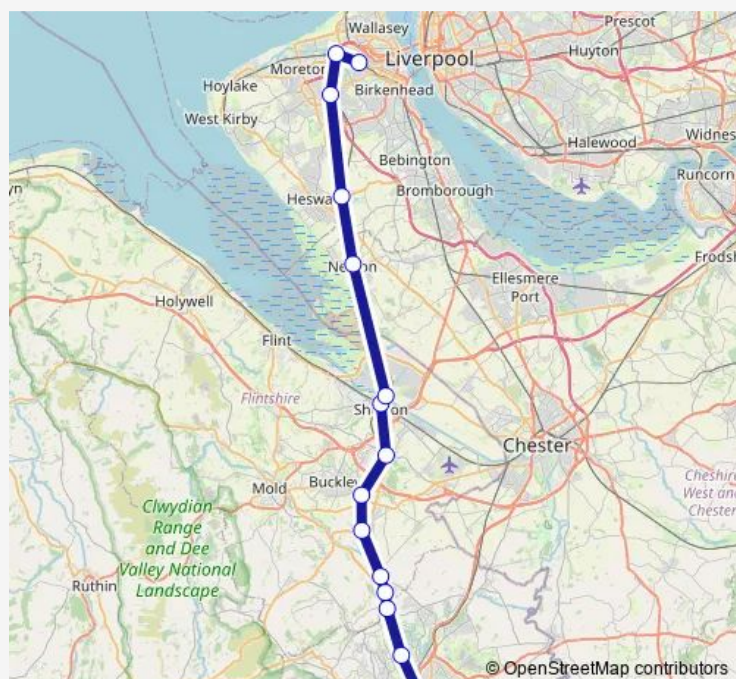

—

Saturday

—

Sunday

08:44-09:42

Route info

Direction: Wrexham General

Stops: 15

Trip Duration: 1 hour 59 min

Direction

Wrexham Central — Birkenhead North

16 stops

[Open route schedule](#)

Wrexham Central

Wrexham General

Gwersyllt

Thursday 22:04

Friday —

Saturday —

Sunday —

Route info

Direction: Wrexham General

Stops: 14

Trip Duration: 1 hour 55 min

Saturday

—

Sunday

09:48-19:47

Route info

Direction: Birkenhead North

Stops: 16

Trip Duration: 2 hour 12 min