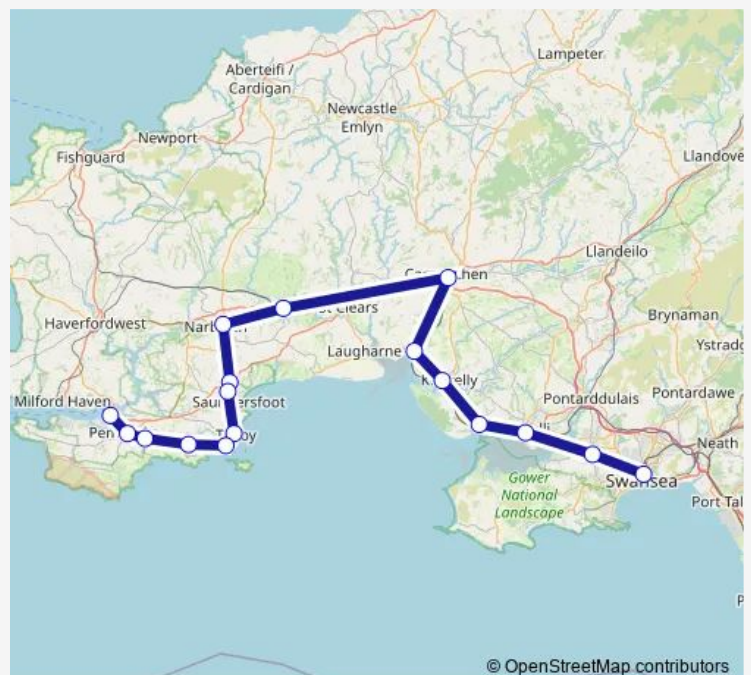

Rail Replacement Bus Service Transport for Wales Swansea - Pembroke Dock

[Go to website](#)

Direction

Swansea — Pembroke Dock

17 stops

[Open route schedule](#)

- Swansea
- Gowerton
- Llanelli
- Pembrey & Burry Port
- Kidwelly
- Ferryside
- Carmarthen
- Whitland
- Narberth
- Kilgetty
- Saundersfoot
- Tenby
- Penally
- Manorbier
- Lamphey
- Pembroke
- Pembroke Dock

Route schedule

Swansea — Pembroke Dock

Monday	—
Tuesday	—
Wednesday	—
Thursday	—
Friday	20:09
Saturday	06:02-20:15
Sunday	14:03-16:47

Route info

Direction: Swansea

Stops: 17

Trip Duration: 3 hour 33 min

Direction

Pembroke Dock — Swansea

6 stops

[Open route schedule](#)

Pembroke Dock

Tenby

Whitland

Carmarthen

Llanelli

Swansea

Route schedule

Pembroke Dock — Swansea

Monday	—
Tuesday	—
Wednesday	—
Thursday	—
Friday	—
Saturday	06:30-21:07
Sunday	11:10-19:10

Route info

Direction: Pembroke Dock

Stops: 6

Trip Duration: 2 hour 45 min