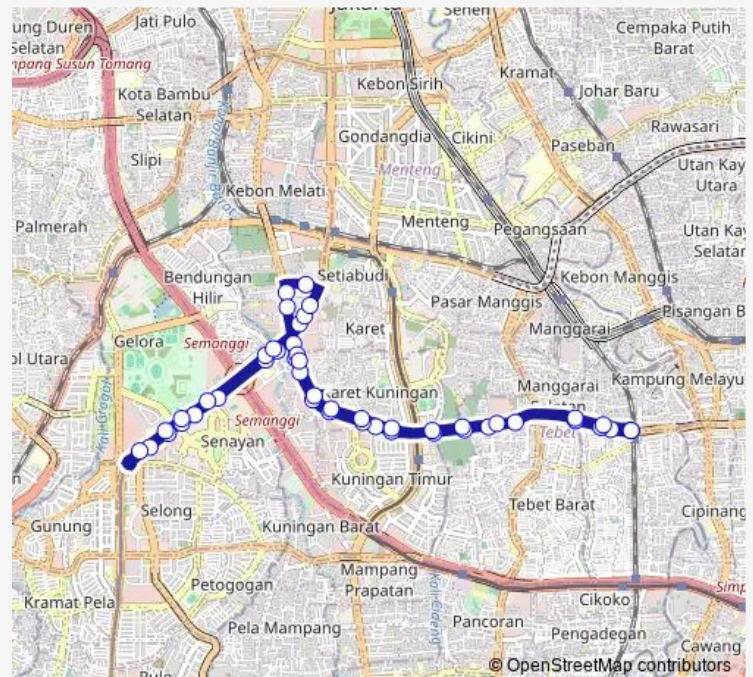

Menara Mandiri

Gelora Bung Karno 1

Summitmas

Route schedule

Stasiun Tebet — Stasiun Tebet

Monday 05:00

Tuesday 05:00

Wednesday 05:00

Thursday 05:00

Friday 05:00

Saturday 05:00

Sunday 05:00

Route info

Direction: Stasiun Tebet

Stops: 47

Trip Duration: 1 hour 27 min