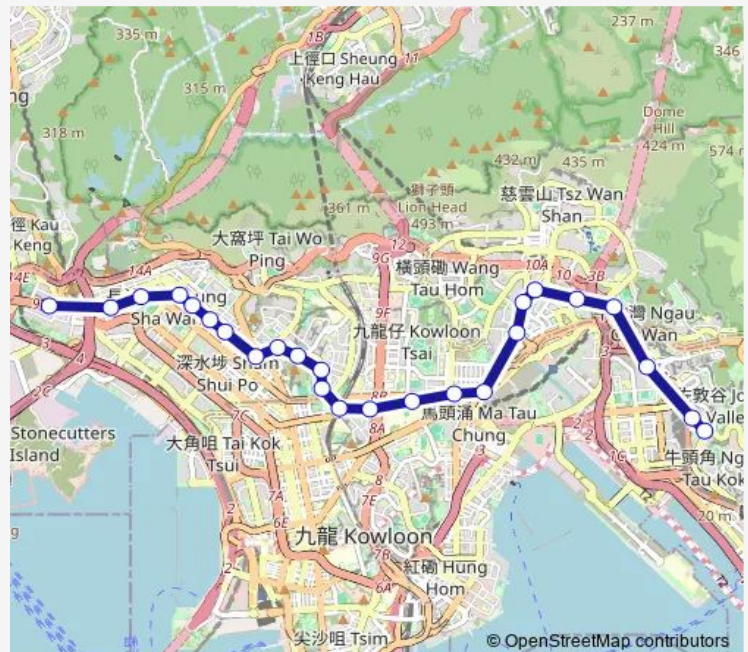

[Ctb] LA Salle Road, Prince Edward Road West[[Kmb] LA Salle Road

### Route schedule

[Kmb+Ctb] Ngau TAU KOK BUS Terminus/<Br>Ngau TAU Kok[[Kmb] Ngau TAU KOK BUS Terminus — [Kmb+Ctb] MEI FOO BUS Terminus/<Br>Mei Foo[[Kmb] MEI FOO BUS Terminus

Monday	05:30-20:35
Tuesday	05:30-20:35
Wednesday	05:30-20:35
Thursday	05:30-20:35
Friday	05:30-20:35
Saturday	05:30-23:50
Sunday	05:30-23:50

### Route info

Direction: [Kmb+Ctb] Ngau TAU KOK BUS Terminus/<Br>Ngau TAU Kok[[Kmb] Ngau TAU KOK BUS Terminus

Stops: 25

Trip Duration: 0 hour 49 min

[Kmb+Ctb] ST. Teresa'S Church/<Br>St. Teresa'S Church, Prince Edward Road West[[Kmb] ST. Teresa'S Church