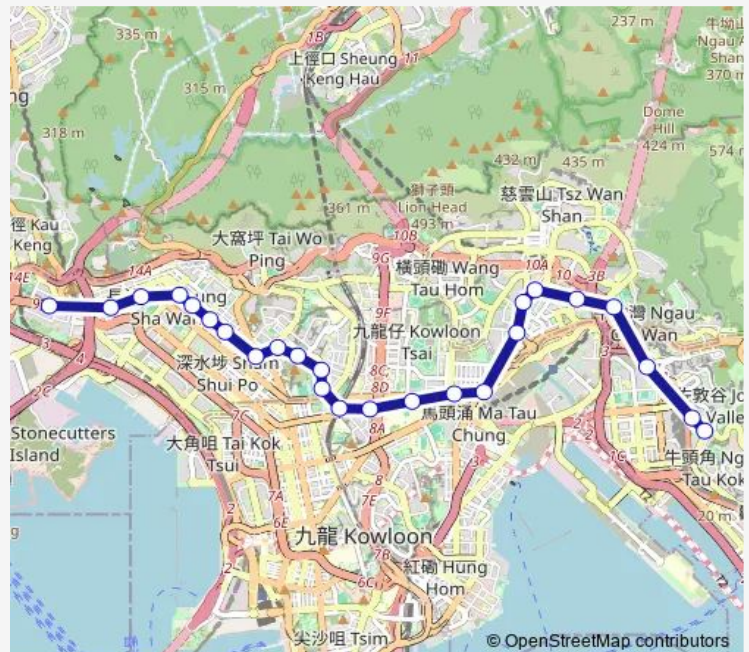

[Ctb] LA Salle Road, Prince Edward Road West[[Kmb] LA Salle Road

Route schedule

[Kmb+Ctb] Ngau TAU KOK BUS Terminus/
Ngau TAU Kok[[Kmb] Ngau TAU KOK BUS Terminus — [Kmb+Ctb] MEI FOO BUS Terminus/
Mei Foo[[Kmb] MEI FOO BUS Terminus

Stops: 25

Trip Duration: 0 hour 51 min

[Kmb+Ctb] ST. Teresa'S Church/
St. Teresa'S Church, Prince Edward Road West[[Kmb] ST. Teresa'S Church

[Kmb+Ctb] Embankment Road/
Embankment Road[[Kmb] Embankment Road