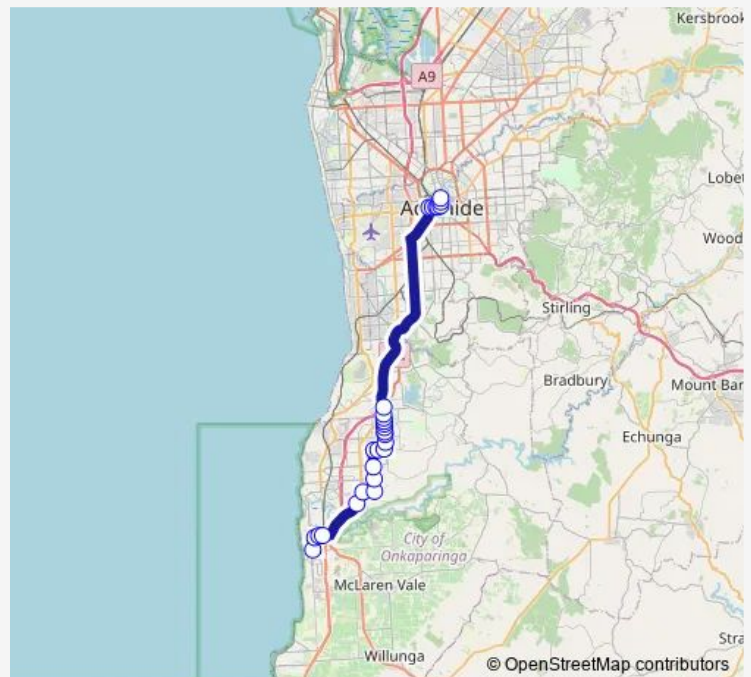

Stop 50A Bains Rd - South side

Stop 53 States Rd - East side

Stop 55 States Rd - East side

Stop 55D Penneys Hill Rd - South side

Stop 57 Penneys Hill Rd - South side

Stop 71 Main South Rd - East side

Route schedule

Stop B1 King William St - East side — Stop 85 The Parade - South side

Monday 16:12-18:00

Tuesday 16:12-18:00

Wednesday 16:12-18:00

Thursday 16:12-18:00

Friday 16:12-18:00

Saturday —

Sunday —

Route info

Direction: Stop B1 King William St - East side

Stops: 25

Trip Duration: 0 hour 57 min

724X — Seaford Centre to City

Stop 81 Seaford Rd - South side

Stop 82 Seaford Rd - South side

Stop 83A Grand Blvd - East side

Stop 85 The Parade - South side

Direction

Stop 85 The Parade - North side — Stop Y2 King William St - West side

28 stops

[Open route schedule](#)

Stop 85 The Parade - North side

Stop 83A Grand Blvd - West side