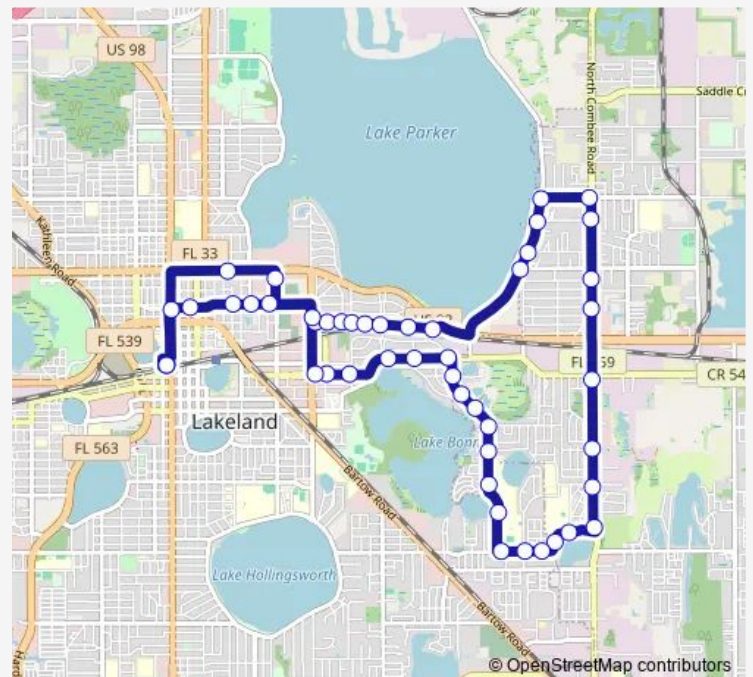

1725 E Gary Rd

E Gary Rd & E Memorial Blvd

E Lake Parker Dr & Broadway St

E Lake Parker Dr & Jungle St

E Lake Parker Dr & Tanglewood St

E Lake Parker Dr & Idlewild St

Idlewild St & N Combee Rd

N Combee Rd & Tanglewood St

N Combee Rd & Lakeview St

N Combee Rd & Weber St

S Combee Rd & E Main St

Route schedule

Lkld Downtown Terminal — Lkld Downtown Terminal

Monday 06:15-17:15

Tuesday 06:15-17:15

Wednesday 06:15-17:15

Thursday 06:15-17:15

Friday 06:15-17:15

Saturday —

Sunday —

Route info

Direction: Lkld Downtown Terminal

Stops: 48

Trip Duration: 0 hour 50 min

Oran — Orange Line

S Combee Rd & Coral Way

S Combee Rd & Haywood St

S Combee Rd & N Crystal Lake Dr

N Crystal Lk Dr & Mt Airy Ave

N Crystal Lk Dr & Harris St

N Crystal Lk Dr & Cinnamon Way E

N Crystal Lk Dr & Lowry Ave