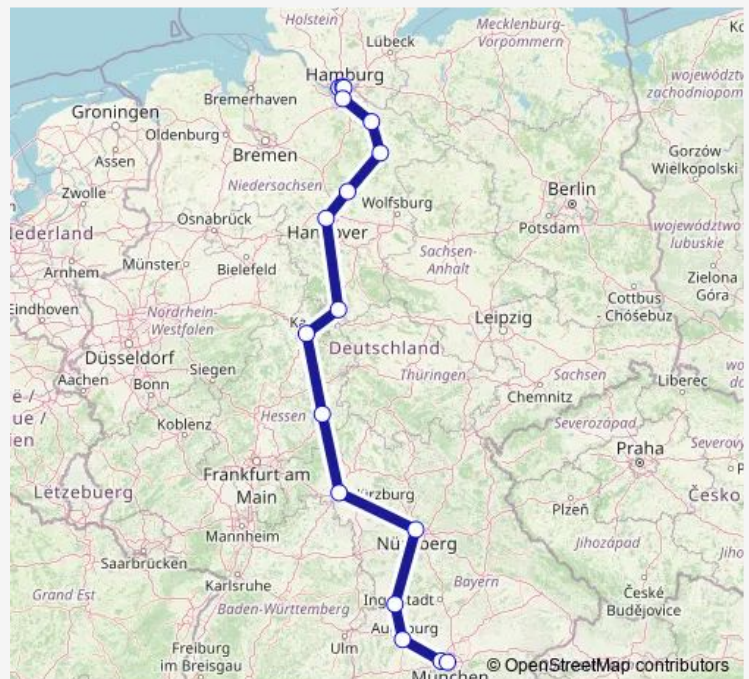

Rail ICE 587

[Go to website](#)

Direction

Hamburg-Altona — München Hbf

17 stops

[Open route schedule](#)

Hamburg-Altona

Hamburg Dammtor

Hamburg Hbf

Hamburg-Harburg

Lüneburg

Uelzen

Celle

Hannover Hbf

Göttingen

Kassel-Wilhelmshöhe

Fulda

Würzburg Hbf

Nürnberg Hbf

Donauwörth

Augsburg Hbf

München-Pasing

München Hbf

Route schedule

Route info

Direction: Hamburg-Altona

Stops: 17

Trip Duration: 7 hour 24 min

ICE 587

ICE 587 Rail time schedules and route maps are available in an offline PDF at busmaps.com. Use the busmaps.com website to see live bus times, train schedule or subway schedule, and step-by-step directions for all public transit in Hamburg