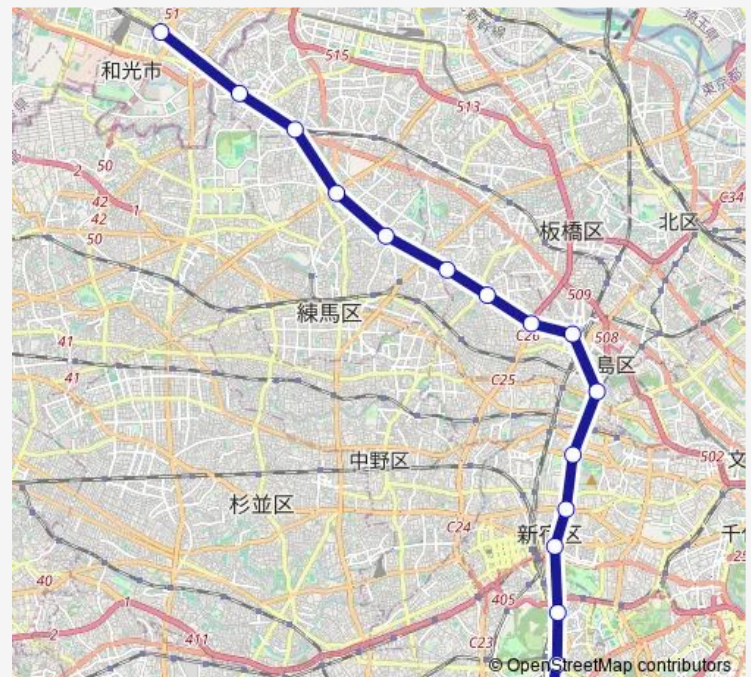

### Route schedule

渋谷 — 和光市

Monday 00:08-23:54

Tuesday 00:08-23:54

Wednesday 00:08-23:54

Thursday 00:08-23:54

Friday 00:08-23:54

Saturday 00:08-23:54

### Route info

Direction: 渋谷

Stops: 16

Trip Duration: 0 hour 40 min