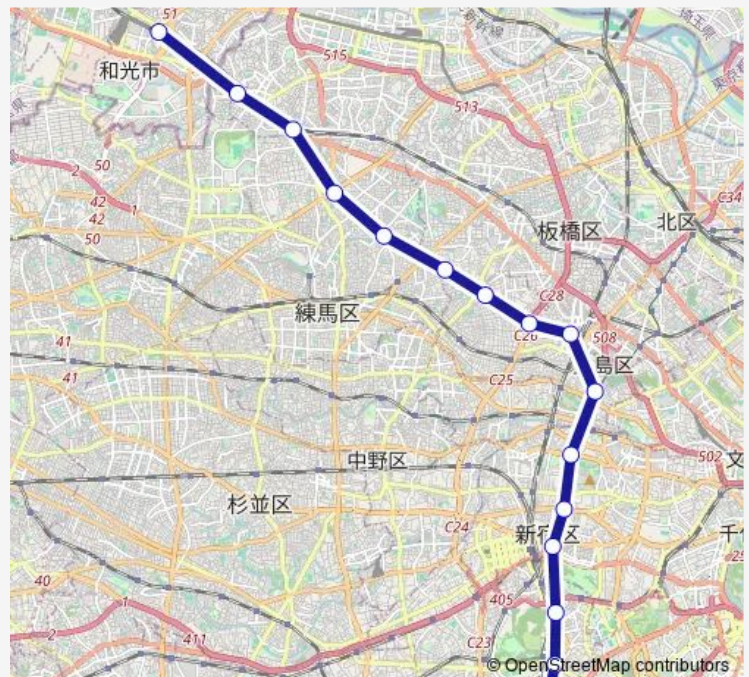

Wednesday 00:08-23:54

Thursday 00:08-23:54

Friday 00:08-23:54

Saturday 00:08-23:54

Sunday 00:08-23:54

Route info

Direction: 渋谷

Stops: 16

Trip Duration: 0 hour 36 min

Direction

和光市 — 渋谷

16 stops

[Open route schedule](#)

和光市

地下鉄成増

地下鉄赤塚