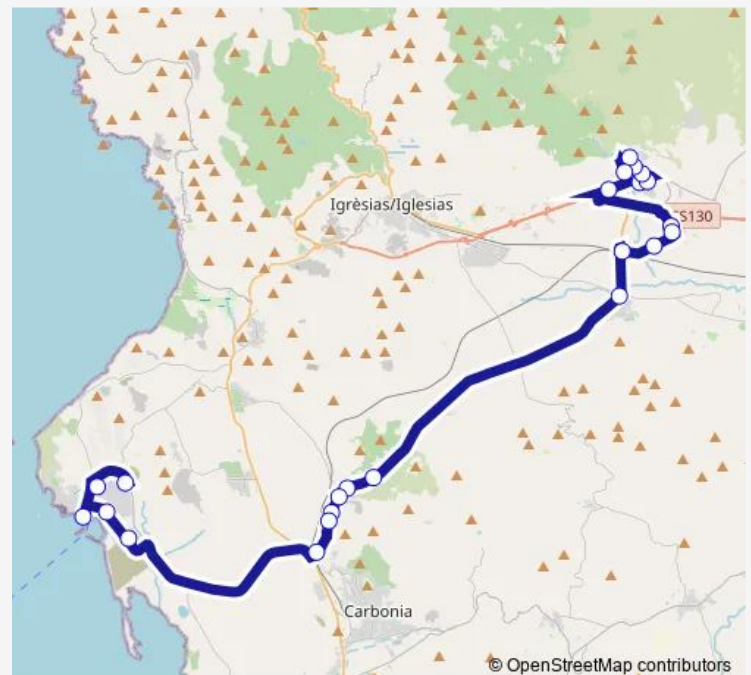

Eurallumina

Route schedule

Domusnovas Piazza Leccis — Portovesme Porto

Monday 04:40-20:45

Tuesday 04:40-20:45

Wednesday 04:40-20:45

Thursday 04:40-20:45

Friday 04:40-20:45

Saturday 04:40-20:45

Sunday 04:40-20:45

Route info

Direction: Domusnovas Piazza Leccis

Stops: 23

Trip Duration: 1 hour 5 min

Portovesme S.R.L.

Portovesme Porto

Direction

Portovesme Porto — Domusnovas Cracchera

24 stops

[Open route schedule](#)

Portovesme Porto

I.L.A.

Alcoa

Eurallumina

Wednesday 06:20-22:20

Thursday 06:20-22:20

Friday 06:20-22:20

Saturday 06:20-22:20

Sunday 06:20-22:20

Route info

Direction: Portovesme Porto

Stops: 24