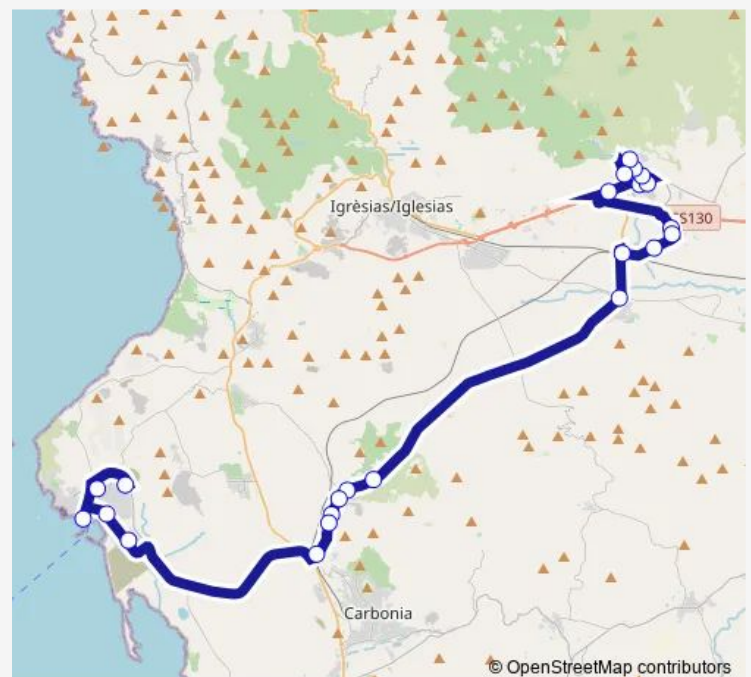

### Route schedule

Domusnovas Piazza Leccis — Portovesme Porto

Monday 04:40-20:45

Tuesday 04:40-20:45

Wednesday 04:40-20:45

Thursday 04:40-20:45

Friday 04:40-20:45

Saturday 04:40-20:45

### Route info

Direction: Domusnovas Piazza Leccis

Stops: 23

Trip Duration: 1 hour 5 min

Linea 835 — Portovesme - Barbusi - Domusnovas

BusMaps

Portovesme S.R.L.

Portovesme Porto

## Direction

Portovesme Porto — Domusnovas Cracchera

24 stops

[Open route schedule](#)

Portovesme Porto

I.L.A.

Alcoa

Eurallumina

## Route info

Direction: Portovesme Porto

Stops: 24

Trip Duration: 0 hour 59 min

Linea 835 Bus time schedules and route maps are available in an offline PDF at [busmaps.com](https://busmaps.com). Use the [busmaps.com](https://busmaps.com) website to see live bus times, train schedule or subway schedule, and step-by-step directions for all public transit in Domusnovas