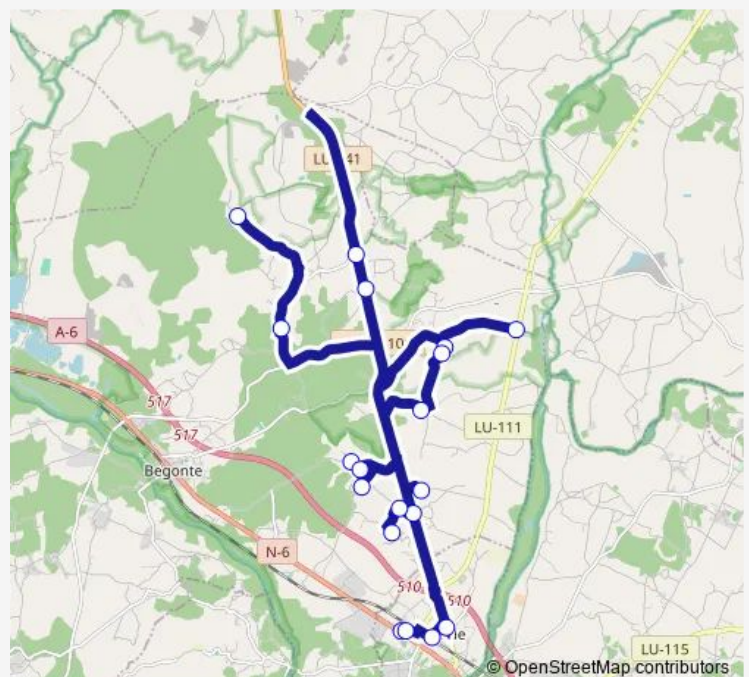

Barrazoso

Route schedule

Ceip Otero Pedrayo — Barrazoso

Monday —

Tuesday —

Wednesday 14:20

Thursday 14:20

Friday 14:20

Saturday —

Sunday —

Route info

Direction: Ceip Otero Pedrayo

Stops: 19

Trip Duration: 0 hour 59 min

■ XG680014 — Ceip Otero Pedrayo-Barrazoso

BusMaps