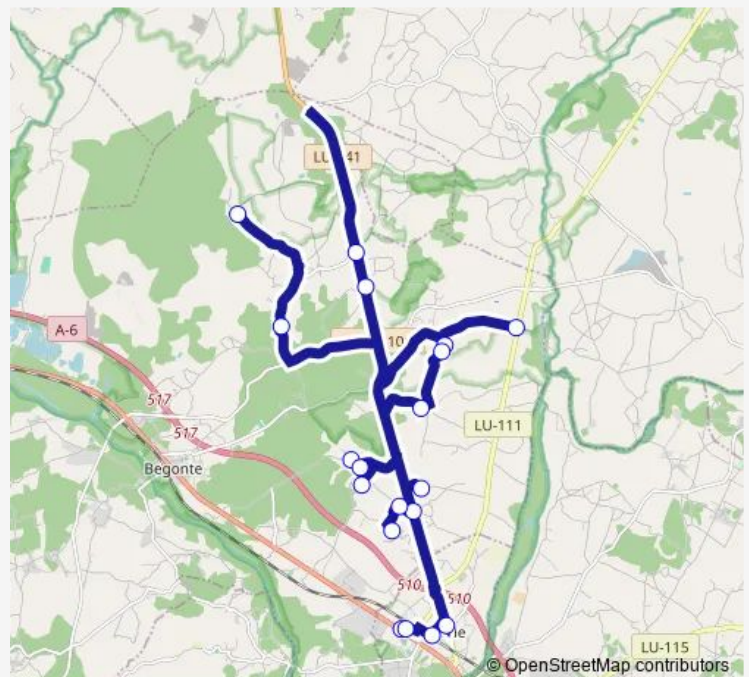

Barrazoso

Route schedule

Ceip Otero Pedrayo — Barrazoso

Monday —

Tuesday —

Wednesday 14:20

Thursday 14:20

Friday 14:20

Saturday —

Sunday —

Route info

Direction: Ceip Otero Pedrayo

Stops: 19

Trip Duration: 0 hour 59 min

■ Xg680014 — Ceip Otero Pedrayo-Barrazoso

Xg680014 Bus time schedules and route maps are available in an offline PDF at busmaps.com. Use the busmaps.com website to see live bus times, train schedule or subway schedule, and step-by-step directions for all public transit in Rabade