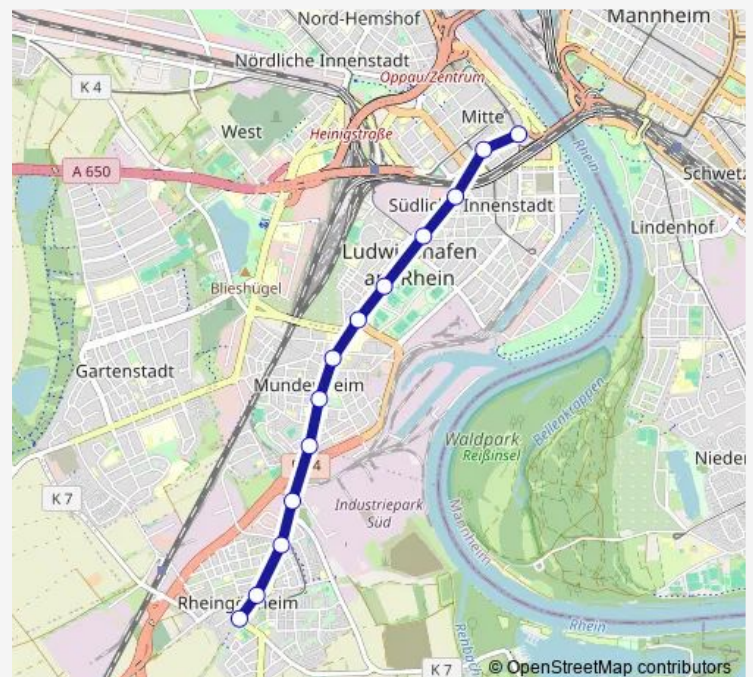

Ludwigshafen, K.-Wilhelm-Str.

Ludwigsh., B. Pl. Bf LU Mitte

### Route schedule

Rheingönheim, Neubruch — Ludwigsh., B. Pl. Bf LU Mitte

Monday 20:41-00:11<sup>+1</sup>

Tuesday 03:11-01:11<sup>+1</sup>

Wednesday 20:41-00:11<sup>+1</sup>

Thursday 20:41-00:11<sup>+1</sup>

### Route info

Direction: Rheingönheim, Neubruch

Stops: 14

Trip Duration: 0 hour 16 min