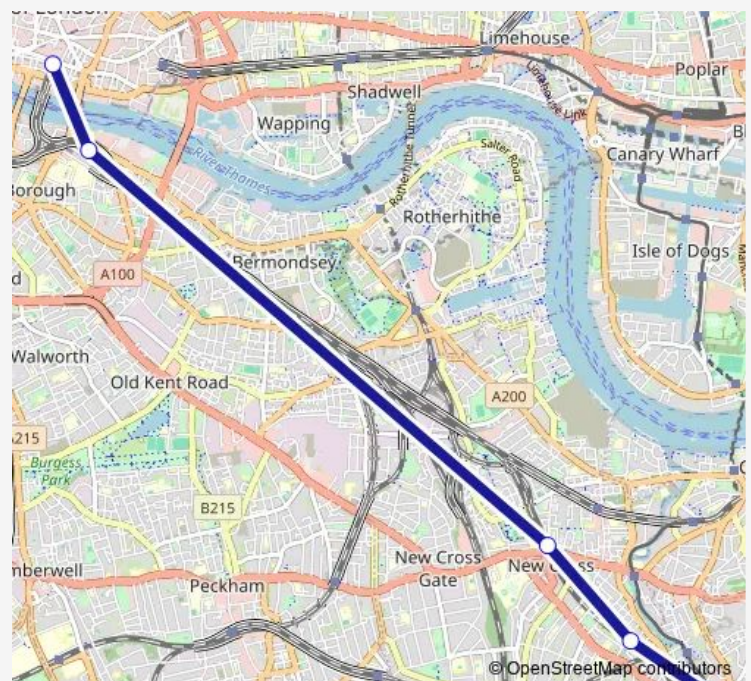

Rail Replacement Bus Service Se:Lew->Cst SE replacement bus service from LEW to Cst

[Go to website](#)

Direction

Lewisham — London Cannon Street

5 stops

[Open route schedule](#)

Lewisham

St Johns (London)

New Cross

London Bridge

London Cannon Street

Route schedule

Lewisham — London Cannon Street

Monday

—

Tuesday

—

Sunday

—

Route info

Direction: Lewisham

Stops: 5

Trip Duration: 0 hour 35 min

Se:Lew->Cst Rail Replacement Bus Service time schedules and route maps are available in an offline PDF at busmaps.com. Use the busmaps.com website to see live bus times, train schedule or subway schedule, and step-by-step directions for all public transit in London