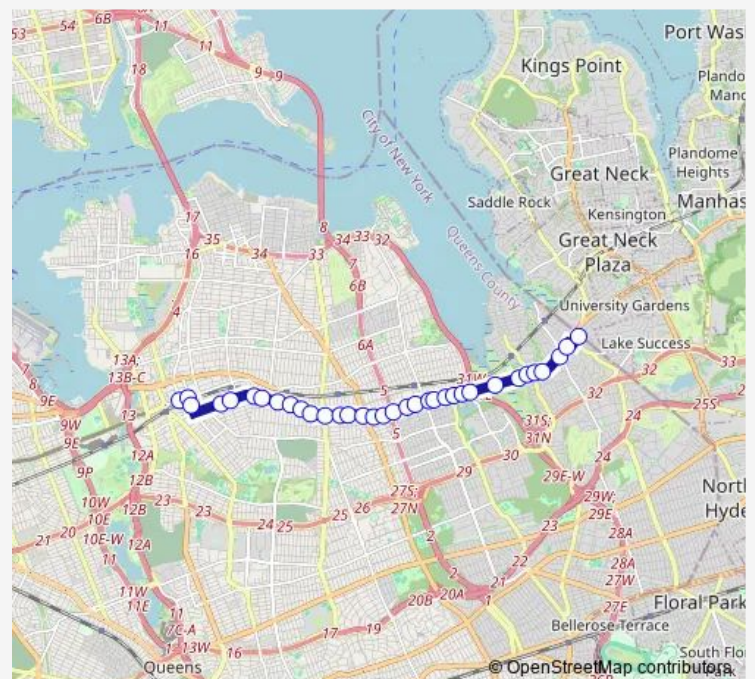

### Route schedule

Roosevelt AV /Union St — Pembroke AV/Glenwood St

Monday 00:00-00:45<sup>+1</sup>

Tuesday 00:00-00:45<sup>+1</sup>

Wednesday 00:00-00:45<sup>+1</sup>

Thursday 00:00-00:45<sup>+1</sup>

Friday 00:00-00:45<sup>+1</sup>

### Route info

Direction: Roosevelt AV /Union St

Stops: 34

Trip Duration: 0 hour 29 min

Q12 — Little Neck - Flushing

Northern Blvd/215 St

Northern Blvd/217 St

Northern Blvd/Springfield Blvd

Northern Blvd/Browvale Ln

Pembroke Av/Glenwood St

**Direction**

Northern Blvd/Morgan St — Roosevelt AV /Union St

36 stops

[Open route schedule](#)

Northern Blvd/Morgan St

Northern Blvd/Little Neck Pkwy