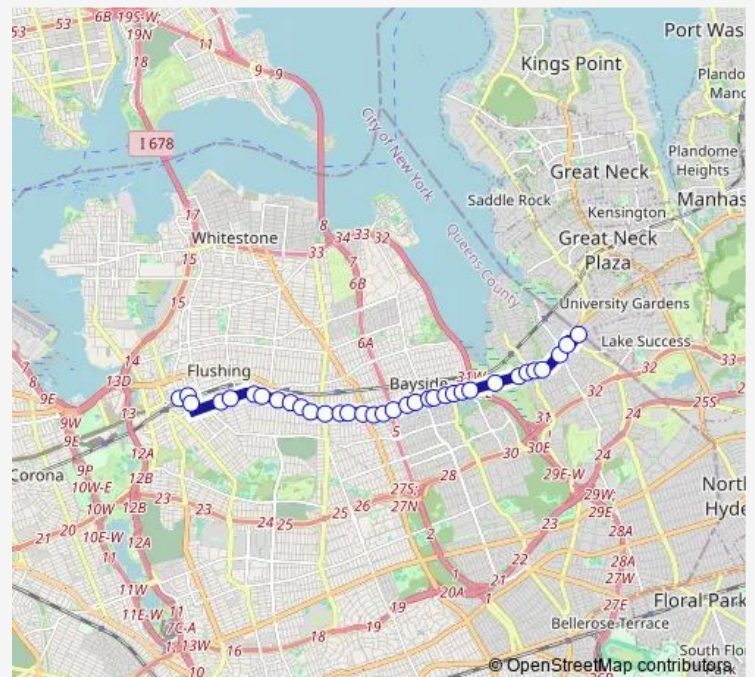

### Route schedule

Roosevelt AV /Union St — Pembroke AV/Glenwood St

Monday 00:00-00:45<sup>+1</sup>

Tuesday 00:00-00:45<sup>+1</sup>

Wednesday 00:00-00:45<sup>+1</sup>

Thursday 00:00-00:45<sup>+1</sup>

Friday 00:00-00:45<sup>+1</sup>

### Route info

Direction: Roosevelt AV /Union St

Stops: 34

Trip Duration: 0 hour 47 min

Q12 — Little Neck - Flushing

Northern Blvd/215 St

Northern Blvd/217 St

Northern Blvd/Springfield Blvd

Northern Blvd/Browvale Ln

Pembroke Av/Glenwood St

**Direction**

Northern Blvd/Morgan St — Roosevelt AV /Union St

36 stops

[Open route schedule](#)

Northern Blvd/Morgan St

Northern Blvd/Little Neck Pkwy