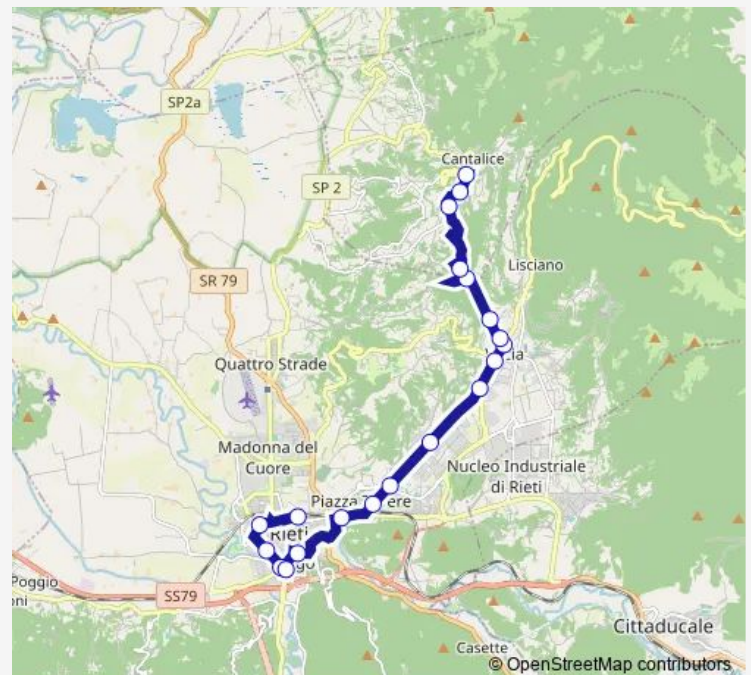

CANTALICE | Castello # f9452

Route schedule

Rieti | Stazione FS Ist. Superiore Principessa di Napoli # f1070 — CANTALICE | Castello # f9452

Monday	06:45-14:50
Tuesday	06:45-14:50
Wednesday	06:45-14:50
Thursday	06:45-14:50
Friday	06:45-14:50
Saturday	—
Sunday	—

Route info

Direction: Rieti | Stazione FS Ist. Superiore Principessa di Napoli # f1070

Stops: 20

Trip Duration: 0 hour 25 min

Rieti - Cantalice # Ri128a

Bus time schedules and route maps are available in an offline PDF at busmaps.com. Use the busmaps.com website to see live bus times, train schedule or subway schedule, and step-by-step directions for all public transit in Rieti