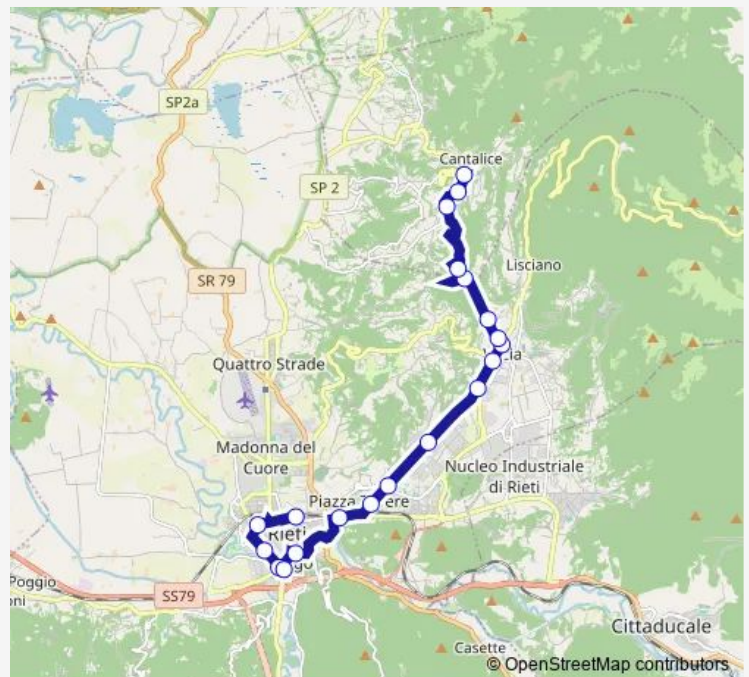

### Route schedule

Rieti | Stazione FS Ist. Superiore Principessa di Napoli # f1070 — Cantalice | Castello # f9452

Monday	06:45-14:50
Tuesday	06:45-14:50
Wednesday	06:45-14:50
Thursday	06:45-14:50
Friday	06:45-14:50
Saturday	—
Sunday	—

### Route info

Direction: Rieti | Stazione FS Ist. Superiore Principessa di Napoli # f1070

Stops: 20

Trip Duration: 0 hour 27 min

Rieti - Cantalice # Ri128a

Bus time schedules and route maps are available in an offline PDF at [busmaps.com](https://busmaps.com). Use the [busmaps.com](https://busmaps.com) website to see live bus times, train schedule or subway schedule, and step-by-step directions for all public transit in Rieti