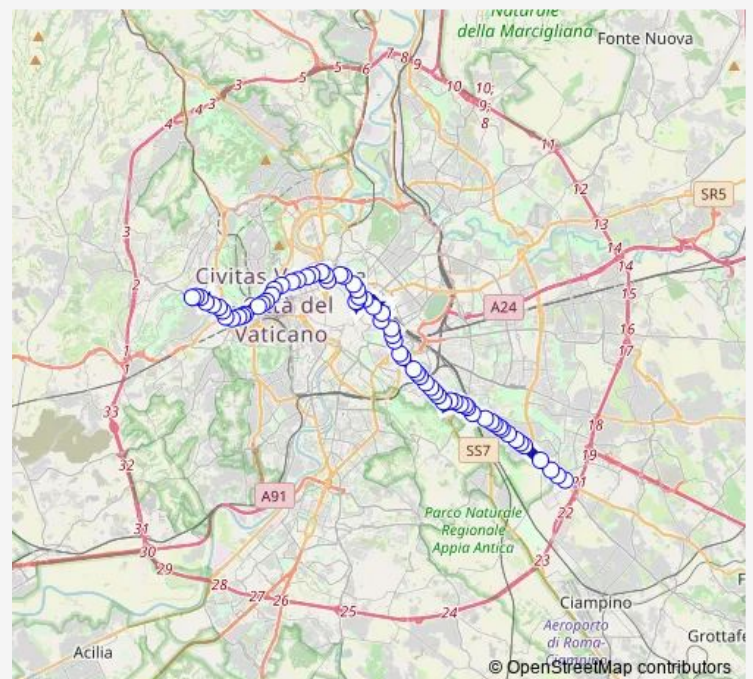

Direction

BATTISTINI/SORIA — ANAGNINA (MA)

64 stops

[Open route schedule](#)

BATTISTINI/SORIA

Boccea/Battistini

Boccea/Bra

Boccea/VAL Cannuta

Milizie/Distretto Militare

Route schedule

BATTISTINI/SORIA — ANAGNINA (MA)

Monday	01:00-02:52 ⁺¹
Tuesday	01:00-02:52 ⁺¹
Wednesday	01:00-02:52 ⁺¹
Thursday	01:00-02:52 ⁺¹
Friday	01:00-02:45 ⁺¹
Saturday	01:30-02:45 ⁺¹
Sunday	01:30-02:52 ⁺¹

Route info

Direction: BATTISTINI/SORIA

Stops: 64

Trip Duration: 1 hour 12 min

Lepanto (Ma)

P.Za Cinque Giornate

GIANTURCO

P.LE FLAMINIO (MA)