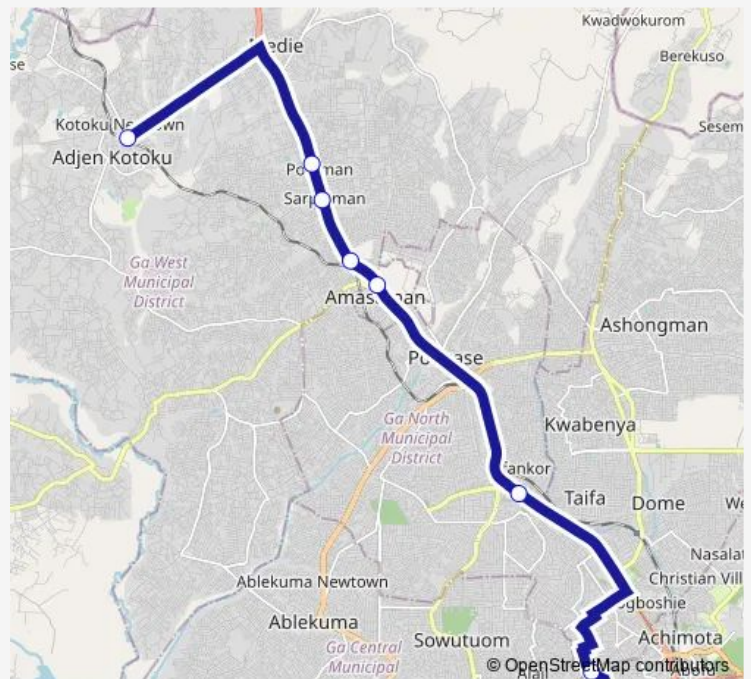

Bus 019B Kotoku Terminal to Abeka lapaz

[Go to website](#)

Direction

Terminal Kotoku Terminal — Terminal Abeka lapaz

8 stops

[Open route schedule](#)

Terminal Kotoku Terminal

Toll booth

Sarpeima Last Stop

Toman

Amasaman

Ofankor Barrier

High Tension

Terminal Abeka lapaz

Route schedule

Terminal Kotoku Terminal — Terminal Abeka lapaz

Monday 10:39

Tuesday 10:39

Wednesday 10:39

Thursday 10:39

Friday 10:39

Saturday 10:39

Sunday 10:39

Route info

Direction: Terminal Kotoku Terminal

Stops: 8

Trip Duration: 0 hour 56 min

019B — Kotoku Terminal to Abeka lapaz

019B Bus time schedules and route maps are available in an offline PDF at busmaps.com. Use the busmaps.com website to see live bus times, train schedule or subway schedule, and step-by-step directions for all public transit in Accra