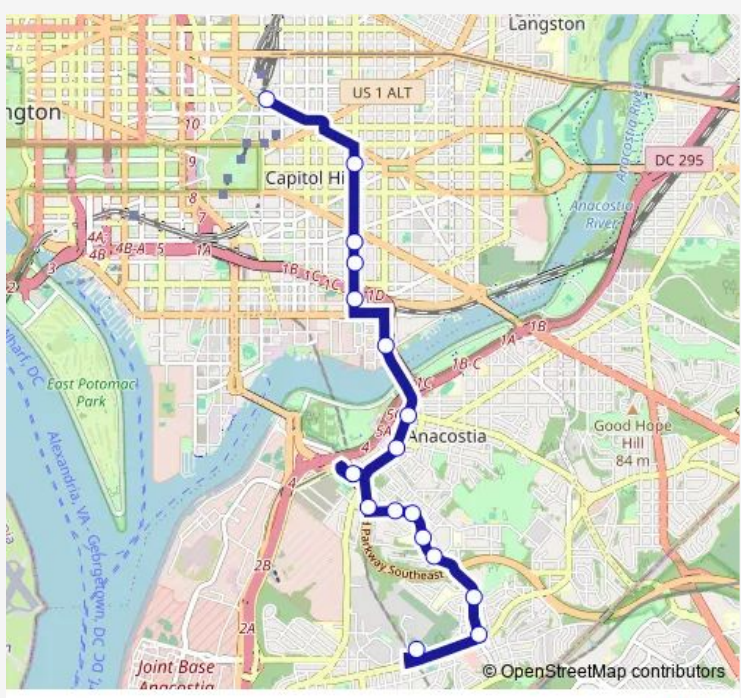

Bus CH-US Congress Heights – Union Station

[Go to website](#)

Direction
 Congress Heights Bus Bay G — Mass. Avenue and Columbus Cir (Union Station) (Wb)
 17 stops
[Open route schedule](#)

- Congress Heights Bus Bay G
- Stanton Road and Alabama Ave Se
- Stanton Road and Bruce Place Se
- Stanton Road and Elvans Road Se
- Stanton Road and Pomeroy Road Se
- Stanton Road and Bryan Place Se
- Stanton Road and Washington View Apts
- Sheridan Road and Bowen Road Se
- Anacostia Station Bus Bay F
- Martin Luther King Jr Ave and W Street SE (Nb)
- Martin Luther King Jr Ave and Good Hope Road Se
- 11th Street and O Street Ne
- 8th Street and L Street SE (Nb)
- 8th Street and G Street SE (Nb)
- 8th Street and E Street SE (Nb)
- 8th Street and E Capitol Ne
- Mass. Avenue and Columbus Cir (Union Station) (Wb)

Route schedule
 Congress Heights Bus Bay G — Mass. Avenue and Columbus Cir (Union Station) (Wb)

Monday	06:00-21:00
Tuesday	06:00-21:00
Wednesday	06:00-21:00
Thursday	06:00-21:00
Friday	06:00-21:00
Saturday	07:00-21:00
Sunday	07:00-21:00

Route info
 Direction: Congress Heights Bus Bay G
 Stops: 17
 Trip Duration: 0 hour 38 min

Direction

Mass. Avenue and Columbus Cir (Union Station) (Wb) —
Congress Heights Bus Bay G

17 stops

[Open route schedule](#)

Direction: Mass. Avenue and Columbus Cir (Union Station)
(Wb)

Stops: 17

Trip Duration: 0 hour 38 min

CH-US Bus time schedules and route maps are available in an offline PDF at busmaps.com. Use the busmaps.com website to see live bus times, train schedule or subway schedule, and step-by-step directions for all public transit in Washington