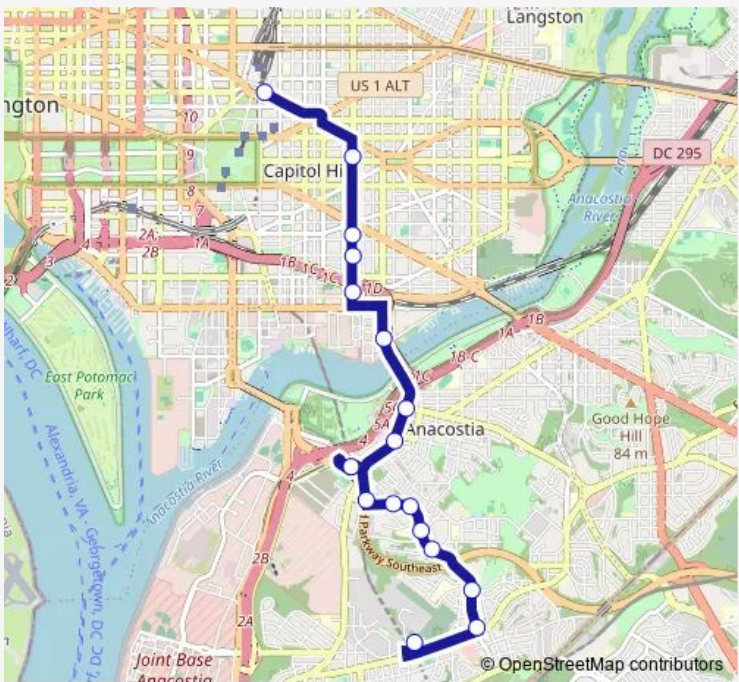

Bus CH-Us Congress Heights – Union Station

[Go to website](#)

Direction
 Congress Heights Bus Bay G — Mass. Avenue and Columbus Cir (Union Station) (Wb)
 17 stops
[Open route schedule](#)

- Congress Heights Bus Bay G
- Stanton Road and Alabama Ave Se
- Stanton Road and Bruce Place Se
- Stanton Road and Elvans Road Se
- Stanton Road and Pomeroy Road Se
- Stanton Road and Bryan Place Se
- Stanton Road and Washington View Apts
- Sheridan Road and Bowen Road Se
- Anacostia Station Bus Bay F
- Martin Luther King Jr Ave and W Street SE (Nb)
- Martin Luther King Jr Ave and Good Hope Road Se
- 11th Street and O Street Ne
- 8th Street and L Street SE (Nb)
- 8th Street and G Street SE (Nb)
- 8th Street and E Street SE (Nb)
- 8th Street and E Capitol Ne
- Mass. Avenue and Columbus Cir (Union Station) (Wb)

Route schedule
 Congress Heights Bus Bay G — Mass. Avenue and Columbus Cir (Union Station) (Wb)

Monday	06:00-21:00
Tuesday	06:00-21:00
Wednesday	06:00-21:00
Thursday	06:00-21:00
Friday	06:00-21:00
Saturday	07:00-21:00
Sunday	07:00-21:00

Route info
 Direction: Congress Heights Bus Bay G
 Stops: 17
 Trip Duration: 0 hour 43 min

Direction

Mass. Avenue and Columbus Cir (Union Station) (Wb) —
Congress Heights Bus Bay G

17 stops

[Open route schedule](#)

Direction: Mass. Avenue and Columbus Cir (Union Station)
(Wb)

Stops: 17

Trip Duration: 0 hour 42 min

CH-Us Bus time schedules and route maps are available in an offline PDF at busmaps.com. Use the busmaps.com website to see live bus times, train schedule or subway schedule, and step-by-step directions for all public transit in Washington