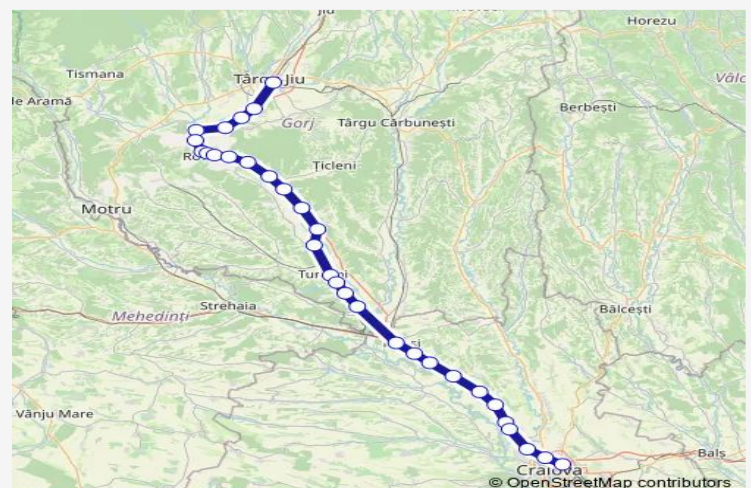

Bâlteni h.

Peșteana Jiu h.

Plopșoru

Sărdănești h.

Gârbovu h.

Turceni

Route schedule

Târgu Jiu — Craiova

Monday	07:53-19:35
Tuesday	07:53-19:35
Wednesday	07:53-19:35
Thursday	07:53-19:35
Friday	07:53-19:35
Saturday	14:44-19:35
Sunday	07:53-19:35

Route info

Direction: Târgu Jiu

Stops: 31

Trip Duration: 3 hour 6 min